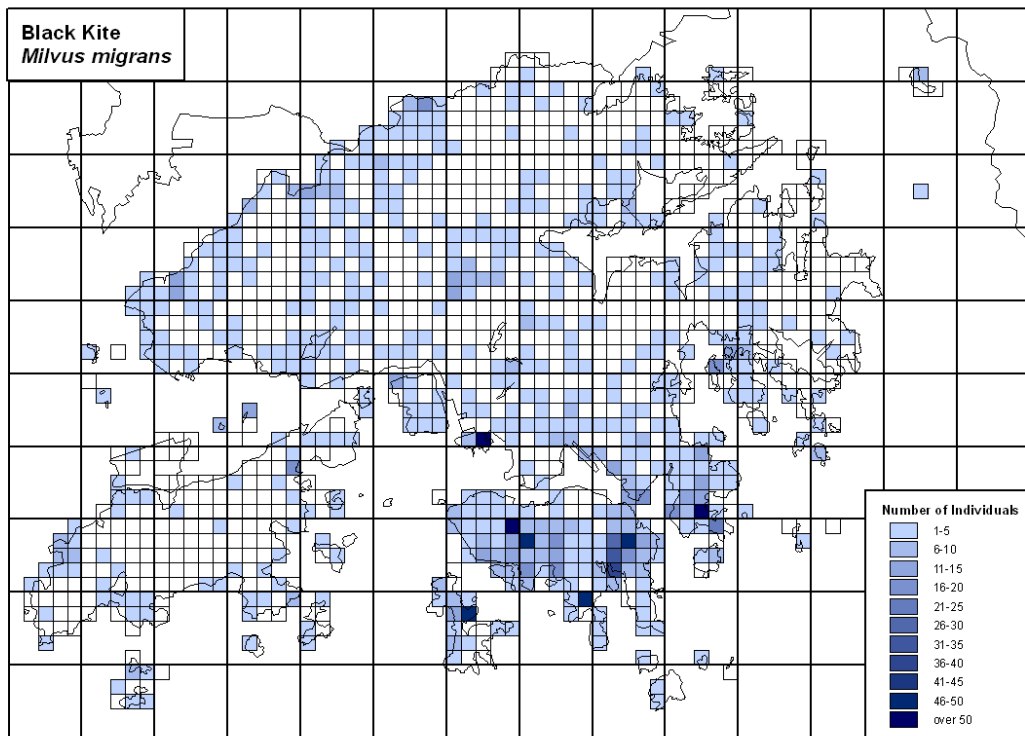

047 Common Teal *Anas crecca*

049 Mallard *Anas platyrhynchos*

050 Yellow-nibbed Duck *Anas zonorhyncha*

051 Northern Pintail *Anas acuta*

052 Garganey *Anas querquedula*

053 Northern Shoveler *Anas clypeata*

057 Tufted Duck *Aythya fuligula*

062 Red-breasted Merganser *Mergus serrator*

063 Osprey *Pandion haliaetus*

064 Black Baza *Aviceda leuphotes*

066 Black-winged Kite *Elanus caeruleus*

067 Black Kite *Milvus migrans*

069 White-bellied Sea Eagle *Haliaeetus leucogaster*

071 Crested Serpent Eagle *Spilornis cheela*

074 Eastern Marsh Harrier *Circus sspilonotus*

075 Crested Goshawk *Accipiter trivirgatus*

077 Japanese Sparrowhawk *Accipiter gularis*