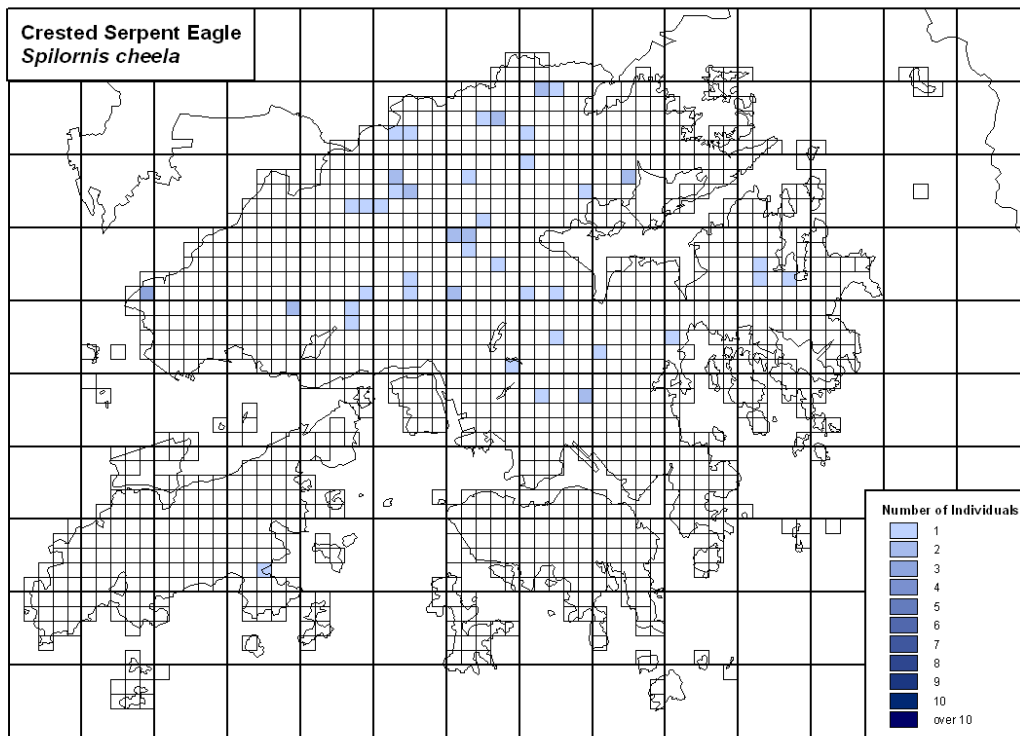

047 Common Teal *Anas crecca*

049 Mallard *Anas platyrhynchos*

050 Yellow-nibbed Duck *Anas zonorhyncha*

051 Northern Pintail *Anas acuta*

052 Garganey *Anas querquedula*

053 Northern Shoveler *Anas clypeata*

057 Tufted Duck *Aythya fuligula*

062 Red-breasted Merganser *Mergus serrator*

063 Osprey *Pandion haliaetus*

064 Black Baza *Aviceda leuphotes*

066 Black-winged Kite *Elanus caeruleus*

067 Black Kite *Milvus migrans*

069 White-bellied Sea Eagle *Haliaeetus leucogaster*

071 Crested Serpent Eagle *Spilornis cheela*

074 Eastern Marsh Harrier *Circus sspilonotus*

075 Crested Goshawk *Accipiter trivirgatus*

077 Japanese Sparrowhawk *Accipiter gularis*