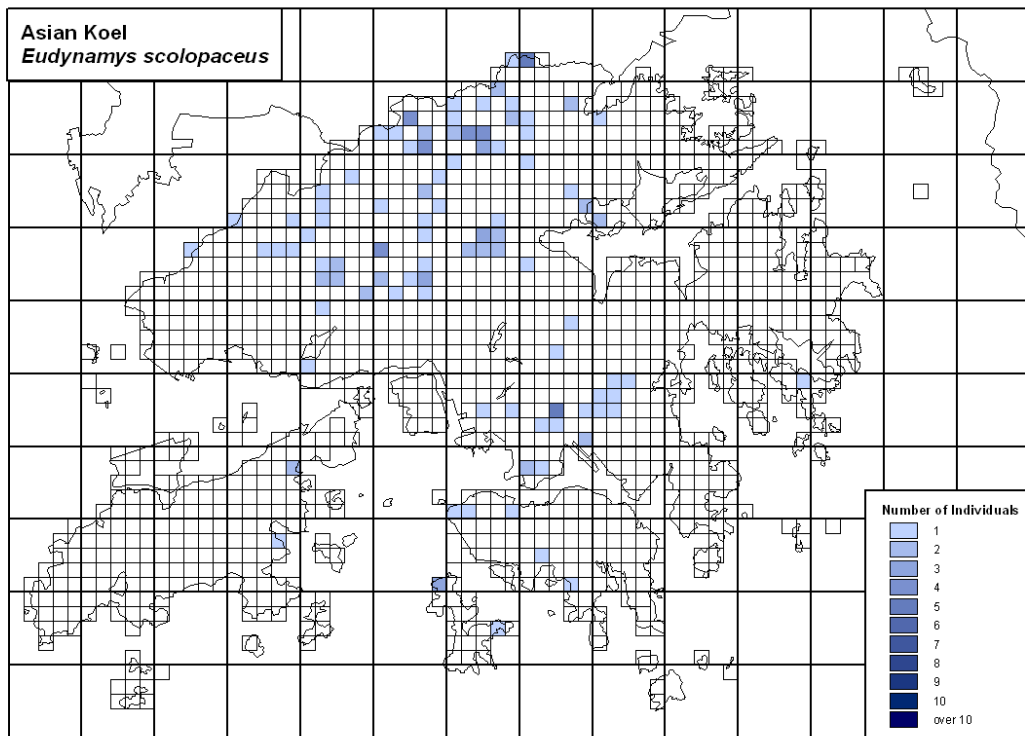

191 Rock Dove *Columba livia*

192 Oriental Turtle Dove *Streptopelia orientalis*

193 Red Turtle Dove *Streptopelia tranquebarica*

194 Spotted Dove *Streptopelia chinensis*

196 Emerald Dove *Chalcophaps indica*

199 Yellow-crested Cockatoo *Cacatua sulphurea*

200 Rose-ringed Parakeet *Psittacula krameri*

207 Plaintive Cuckoo *Cacomantis merulinus*

208 Common Koel *Eudynamys scolopacea*

209 Greater Coucal *Centropus sinensis*

210 Lesser Coucal *Centropus bengalensis*

214 Eurasian Eagle Owl *Bubo bubo*

216 Asian Barred Owlet *Glaucidium cuculoides*

225 Pacific Swift *Apus pacificus*

226 Little Swift *Apus affinis*

227 Crested Kingfisher *Ceryle lugubris*