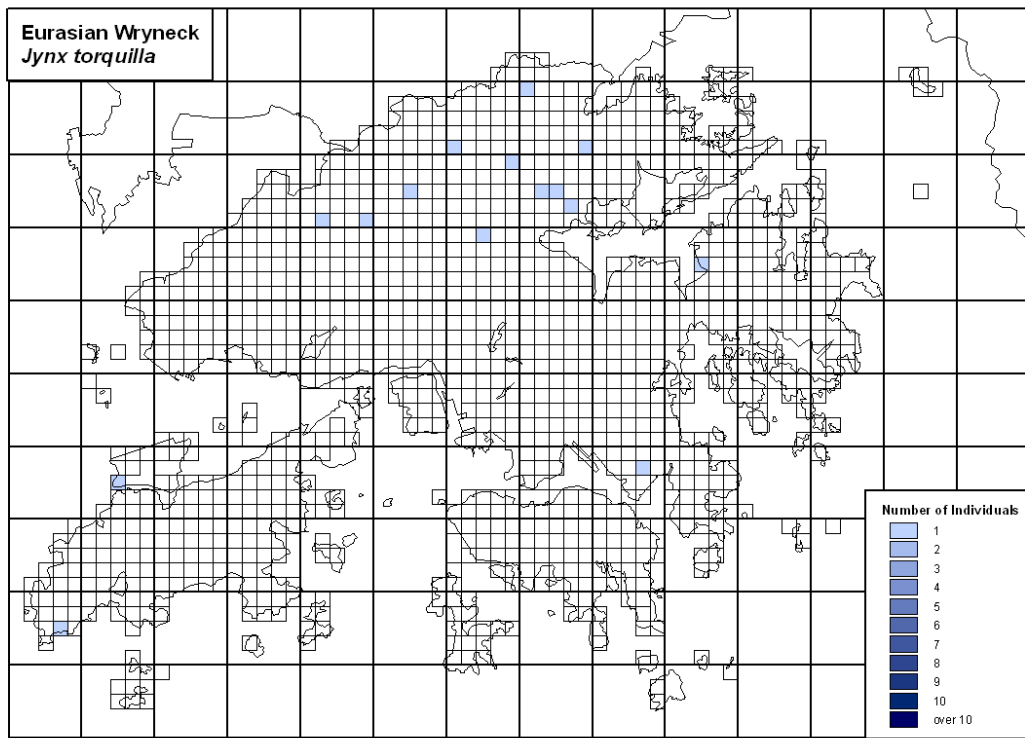

191 Rock Dove *Columba livia*

192 Oriental Turtle Dove *Streptopelia orientalis*

193 Red Turtle Dove *Streptopelia tranquebarica*

194 Spotted Dove *Streptopelia chinensis*

196 Emerald Dove *Chalcophaps indica*

210 Lesser Coucal *Centropus bengalensis*

214 Eurasian Eagle Owl *Bubo bubo*

216 Asian Barred Owlet *Glaucidium cuculoides*

225 Pacific Swift *Apus pacificus*

226 Little Swift *Apus affinis*

227 Crested Kingfisher *Ceryle lugubris*

228 Pied Kingfisher *Ceryle rudis*

229 Common Kingfisher *Alcedo atthis*

230 White-throated Kingfisher *Halcyon smyrnensis*

231 Black-capped Kingfisher *Halcyon pileata*

236 Eurasian Hoopoe *Upupa epops*

237 Great Barbet *Megalaima virens*

238 Eurasian Wryneck *Jynx torquilla*

243 Bay Woodpecker *Blythipicus pyrrhotis*