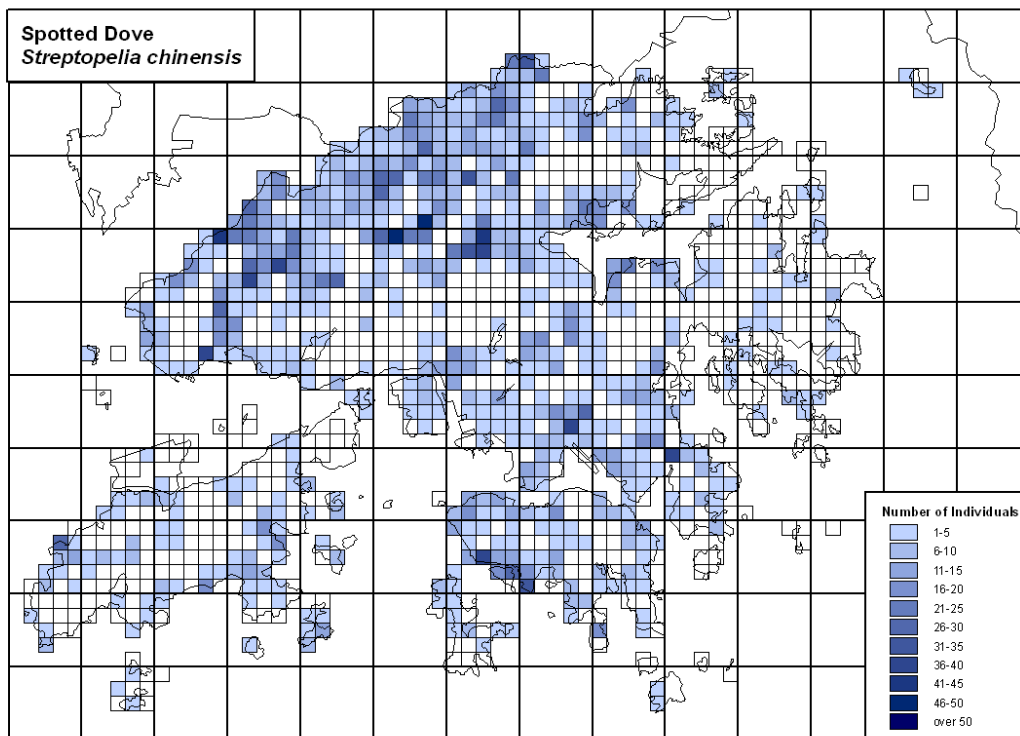

191 Rock Dove *Columba livia*

192 Oriental Turtle Dove *Streptopelia orientalis*

193 Red Turtle Dove *Streptopelia tranquebarica*

194 Spotted Dove *Streptopelia chinensis*

196 Emerald Dove *Chalcophaps indica*

199 Yellow-crested Cockatoo *Cacatua sulphurea*

200 Rose-ringed Parakeet *Psittacula krameri*

207 Plaintive Cuckoo *Cacomantis merulinus*

208 Common Koel *Eudynamys scolopacea*

209 Greater Coucal *Centropus sinensis*

210 Lesser Coucal *Centropus bengalensis*

214 Eurasian Eagle Owl *Bubo bubo*

216 Asian Barred Owlet *Glaucidium cuculoides*

225 Pacific Swift *Apus pacificus*

226 Little Swift *Apus affinis*

227 Crested Kingfisher *Ceryle lugubris*