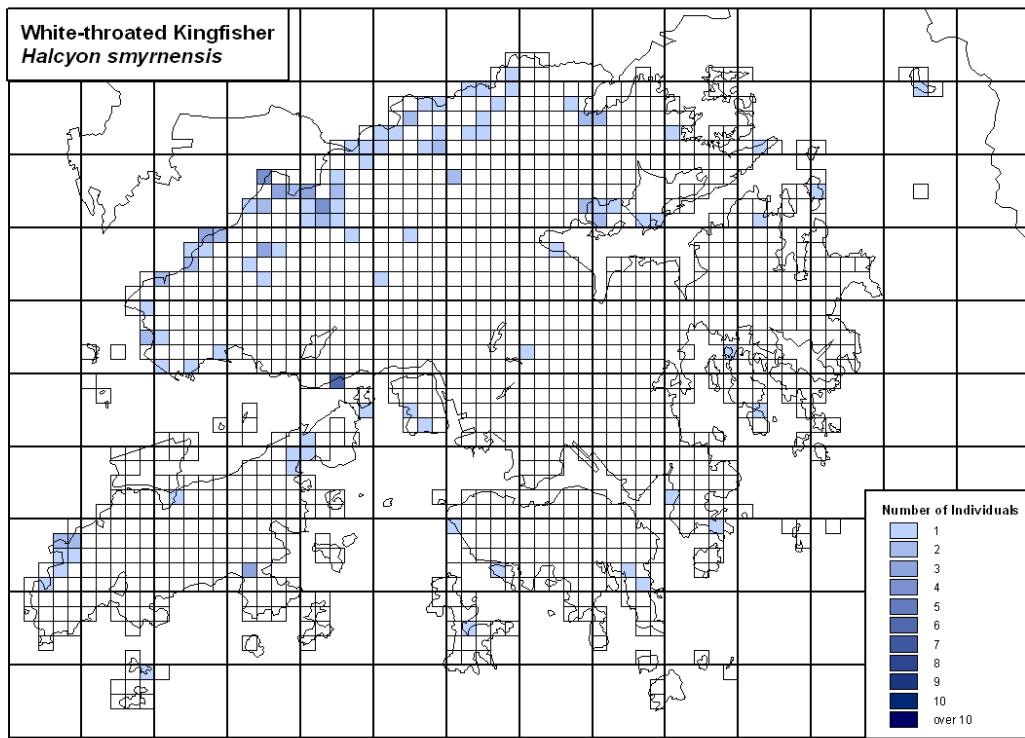

191 Rock Dove *Columba livia*

192 Oriental Turtle Dove *Streptopelia orientalis*

193 Red Turtle Dove *Streptopelia tranquebarica*

194 Spotted Dove *Streptopelia chinensis*

196 Emerald Dove *Chalcophaps indica*

199 Yellow-crested Cockatoo *Cacatua sulphurea*

200 Rose-ringed Parakeet *Psittacula krameri*

207 Plaintive Cuckoo *Cacomantis merulinus*

208 Common Koel *Eudynamys scolopacea*

209 Greater Coucal *Centropus sinensis*

210 Lesser Coucal *Centropus bengalensis*

214 Eurasian Eagle Owl *Bubo bubo*

216 Asian Barred Owlet *Glaucidium cuculoides*

225 Pacific Swift *Apus pacificus*

226 Little Swift *Apus affinis*

227 Crested Kingfisher *Ceryle lugubris*

228 Pied Kingfisher *Ceryle rudis*

229 Common Kingfisher *Alcedo atthis*

230 White-throated Kingfisher *Halcyon smyrnensis*

231 Black-capped Kingfisher *Halcyon pileata*

236 Eurasian Hoopoe *Upupa epops*

237 Great Barbet *Megalaima virens*