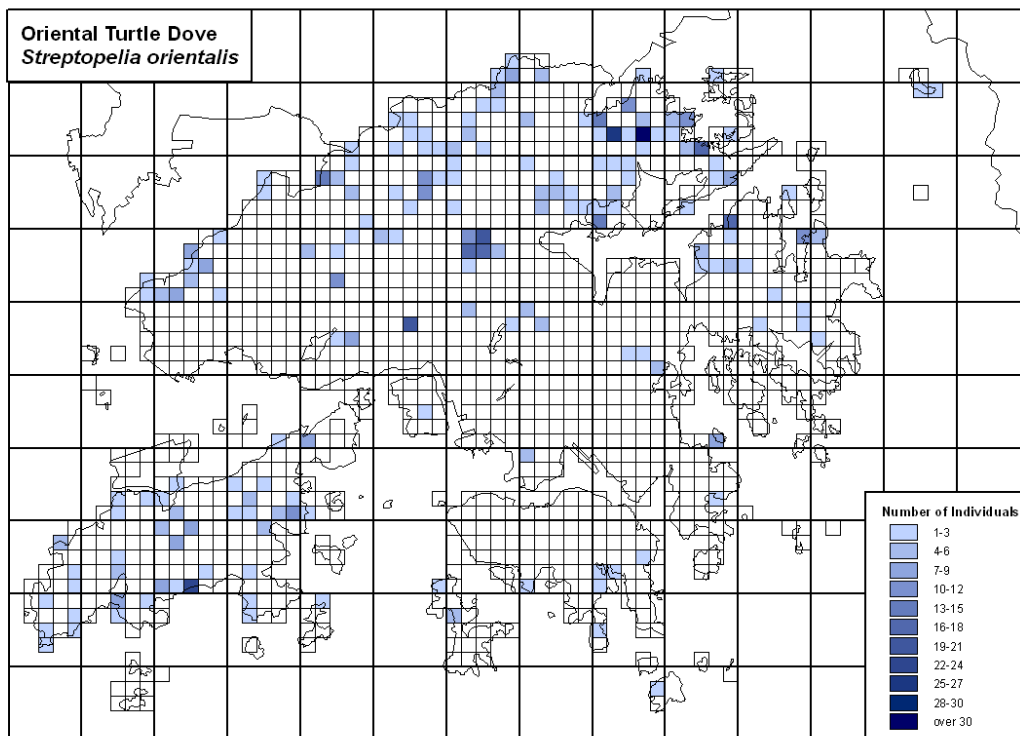

191 Rock Dove *Columba livia*

192 Oriental Turtle Dove *Streptopelia orientalis*

193 Red Turtle Dove *Streptopelia tranquebarica*

194 Spotted Dove *Streptopelia chinensis*

196 Emerald Dove *Chalcophaps indica*

199 Yellow-crested Cockatoo *Cacatua sulphurea*

200 Rose-ringed Parakeet *Psittacula krameri*

207 Plaintive Cuckoo *Cacomantis merulinus*

208 Common Koel *Eudynamys scolopacea*

209 Greater Coucal *Centropus sinensis*

210 Lesser Coucal *Centropus bengalensis*

214 Eurasian Eagle Owl *Bubo bubo*

216 Asian Barred Owlet *Glaucidium cuculoides*

225 Pacific Swift *Apus pacificus*

226 Little Swift *Apus affinis*

227 Crested Kingfisher *Ceryle lugubris*

238 Eurasian Wryneck *Jynx torquilla*

243 Bay Woodpecker *Blythipicus pyrrhotis*