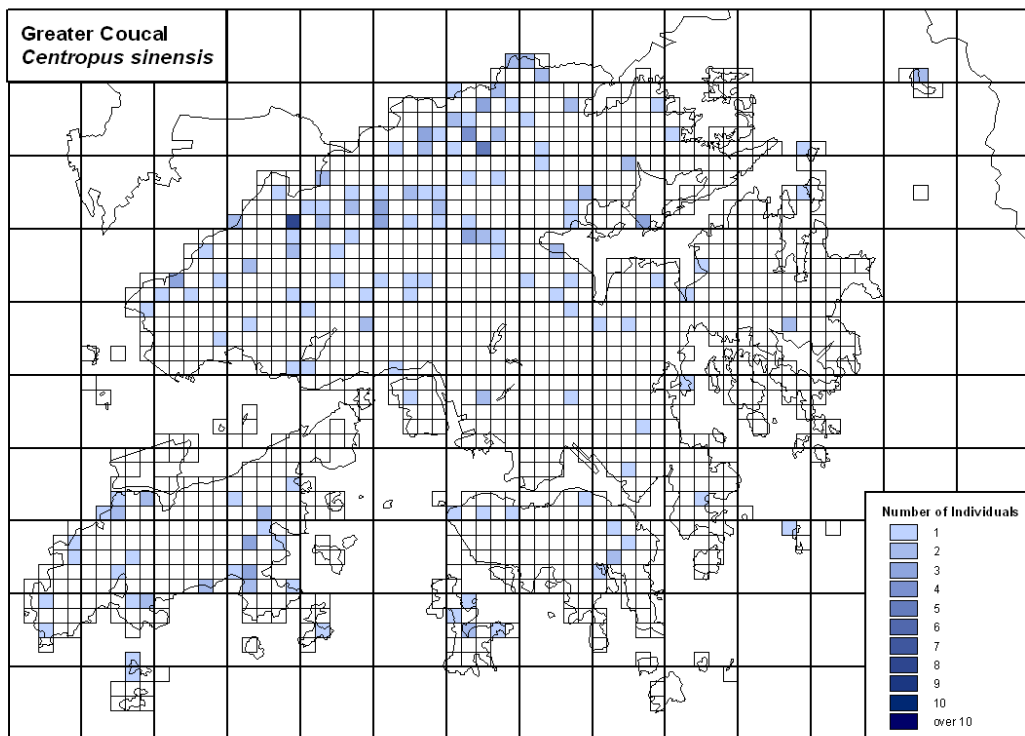

191 Rock Dove *Columba livia*

192 Oriental Turtle Dove *Streptopelia orientalis*

193 Red Turtle Dove *Streptopelia tranquebarica*

194 Spotted Dove *Streptopelia chinensis*

196 Emerald Dove *Chalcophaps indica*

199 Yellow-crested Cockatoo *Cacatua sulphurea*

200 Rose-ringed Parakeet *Psittacula krameri*

207 Plaintive Cuckoo *Cacomantis merulinus*

208 Common Koel *Eudynamys scolopacea*

209 Greater Coucal *Centropus sinensis*

210 Lesser Coucal *Centropus bengalensis*

214 Eurasian Eagle Owl *Bubo bubo*

216 Asian Barred Owlet *Glaucidium cuculoides*

225 Pacific Swift *Apus pacificus*

226 Little Swift *Apus affinis*

227 Crested Kingfisher *Ceryle lugubris*