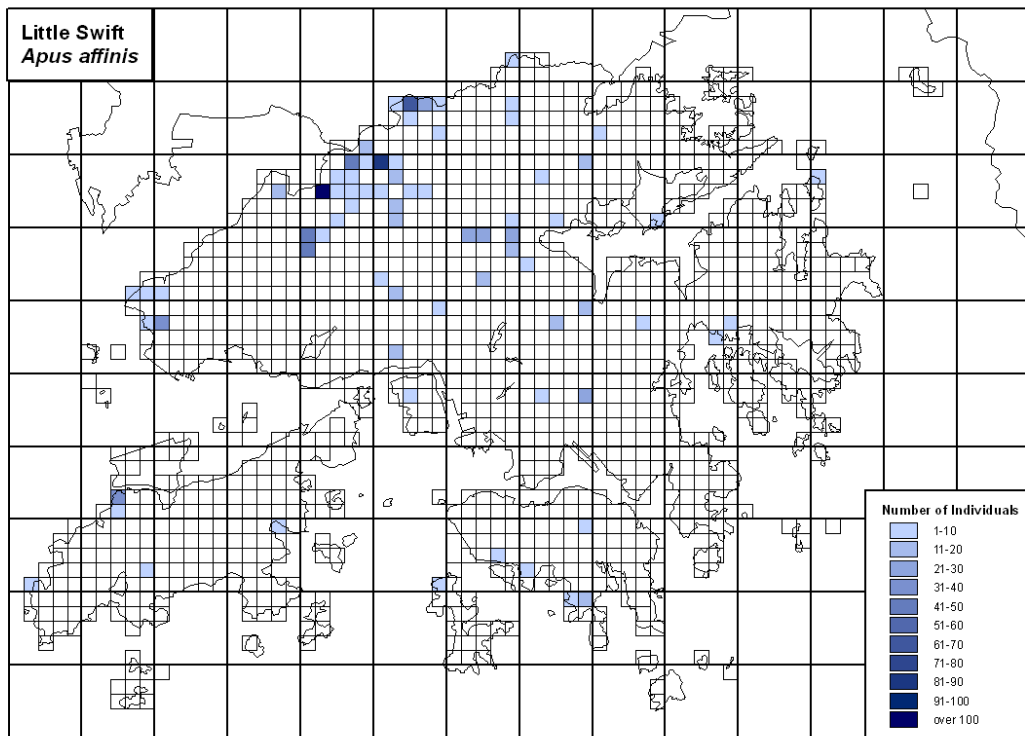

191 Rock Dove *Columba livia*

192 Oriental Turtle Dove *Streptopelia orientalis*

193 Red Turtle Dove *Streptopelia tranquebarica*

194 Spotted Dove *Streptopelia chinensis*

196 Emerald Dove *Chalcophaps indica*

199 Yellow-crested Cockatoo *Cacatua sulphurea*

200 Rose-ringed Parakeet *Psittacula krameri*

207 Plaintive Cuckoo *Cacomantis merulinus*

208 Common Koel *Eudynamys scolopacea*

209 Greater Coucal *Centropus sinensis*

210 Lesser Coucal *Centropus bengalensis*

214 Eurasian Eagle Owl *Bubo bubo*

216 Asian Barred Owlet *Glaucidium cuculoides*

225 Pacific Swift *Apus pacificus*

226 Little Swift *Apus affinis*

227 Crested Kingfisher *Ceryle lugubris*

228 Pied Kingfisher *Ceryle rudis*

229 Common Kingfisher *Alcedo atthis*

230 White-throated Kingfisher *Halcyon smyrnensis*

231 Black-capped Kingfisher *Halcyon pileata*

236 Eurasian Hoopoe *Upupa epops*

237 Great Barbet *Megalaima virens*