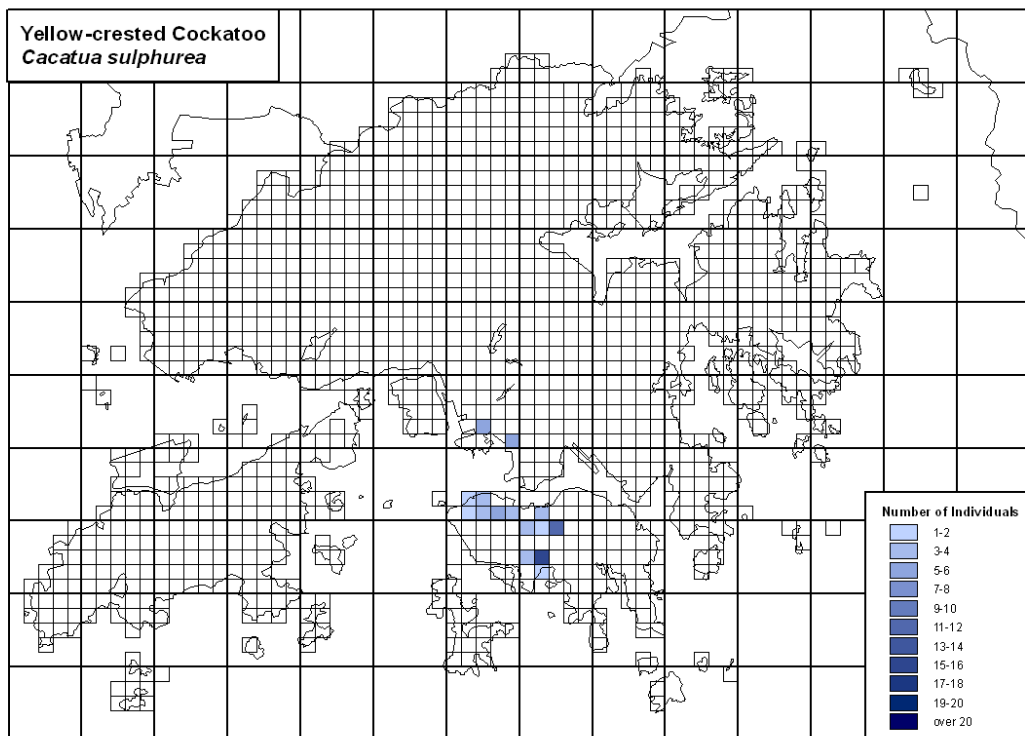

199 Yellow-crested Cockatoo *Cacatua sulphurea*