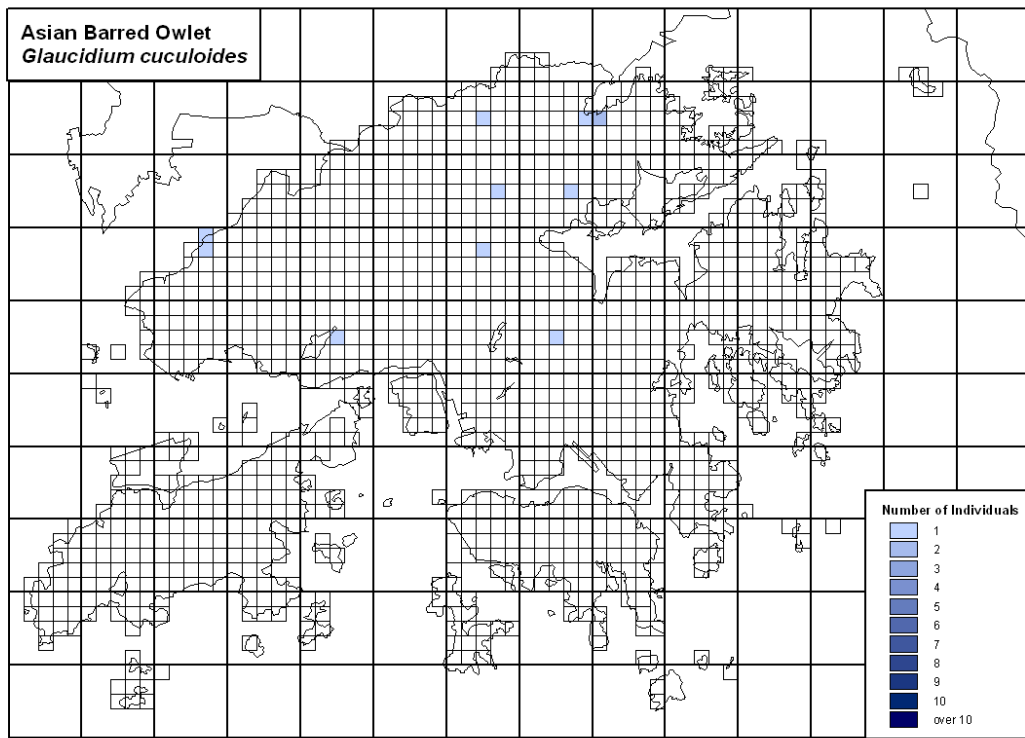

191 Rock Dove *Columba livia*

192 Oriental Turtle Dove *Streptopelia orientalis*

193 Red Turtle Dove *Streptopelia tranquebarica*

194 Spotted Dove *Streptopelia chinensis*

196 Emerald Dove *Chalcophaps indica*

199 Yellow-crested Cockatoo *Cacatua sulphurea*

200 Rose-ringed Parakeet *Psittacula krameri*

207 Plaintive Cuckoo *Cacomantis merulinus*

208 Common Koel *Eudynamys scolopacea*

209 Greater Coucal *Centropus sinensis*

210 Lesser Coucal *Centropus bengalensis*

214 Eurasian Eagle Owl *Bubo bubo*

216 Asian Barred Owlet *Glaucidium cuculoides*

225 Pacific Swift *Apus pacificus*

226 Little Swift *Apus affinis*

227 Crested Kingfisher *Ceryle lugubris*