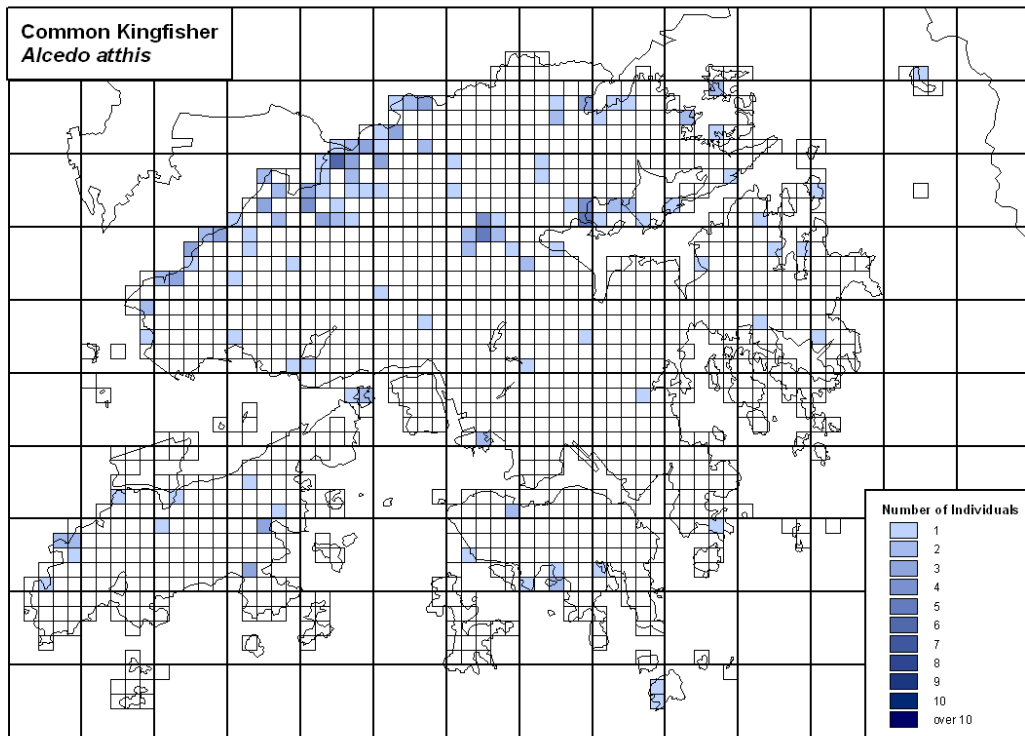

199 Yellow-crested Cockatoo *Cacatua sulphurea*

200 Rose-ringed Parakeet *Psittacula krameri*

207 Plaintive Cuckoo *Cacomantis merulinus*

208 Common Koel *Eudynamys scolopacea*

209 Greater Coucal *Centropus sinensis*

210 Lesser Coucal *Centropus bengalensis*

214 Eurasian Eagle Owl *Bubo bubo*

216 Asian Barred Owlet *Glaucidium cuculoides*

225 Pacific Swift *Apus pacificus*

226 Little Swift *Apus affinis*

227 Crested Kingfisher *Ceryle lugubris*

228 Pied Kingfisher *Ceryle rudis*

229 Common Kingfisher *Alcedo atthis*

230 White-throated Kingfisher *Halcyon smyrnensis*

231 Black-capped Kingfisher *Halcyon pileata*

236 Eurasian Hoopoe *Upupa epops*

237 Great Barbet *Megalaima virens*