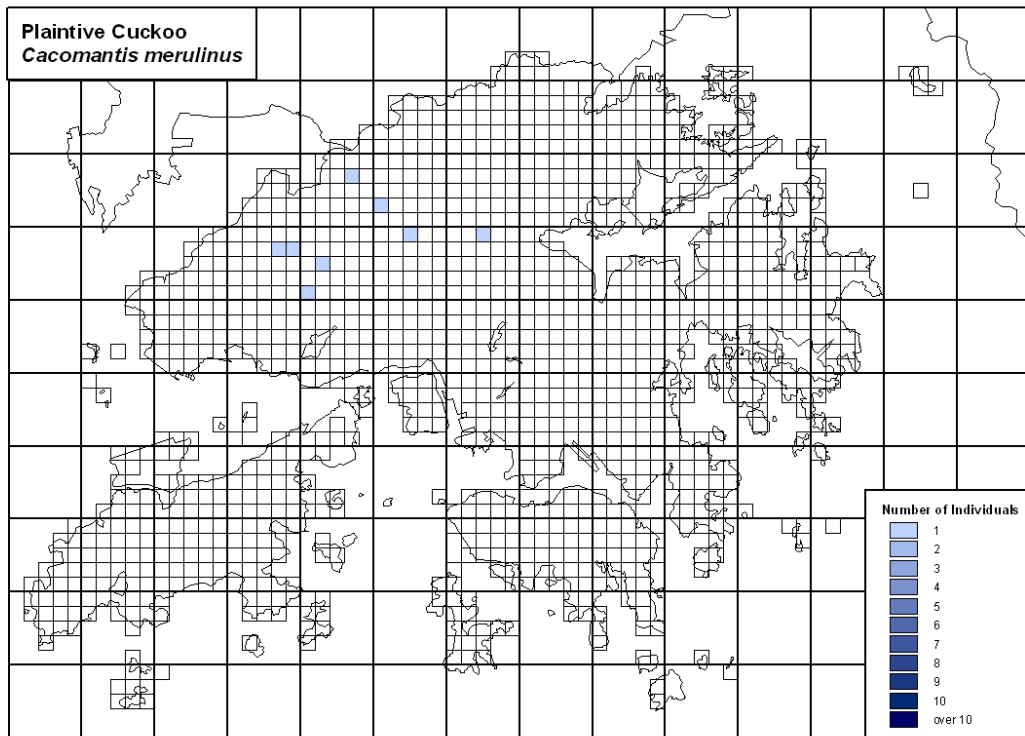

191 Rock Dove *Columba livia*

192 Oriental Turtle Dove *Streptopelia orientalis*

193 Red Turtle Dove *Streptopelia tranquebarica*

194 Spotted Dove *Streptopelia chinensis*

196 Emerald Dove *Chalcophaps indica*

199 Yellow-crested Cockatoo *Cacatua sulphurea*

200 Rose-ringed Parakeet *Psittacula krameri*

207 Plaintive Cuckoo *Cacomantis merulinus*

208 Common Koel *Eudynamys scolopacea*

209 Greater Coucal *Centropus sinensis*

210 Lesser Coucal *Centropus bengalensis*

214 Eurasian Eagle Owl *Bubo bubo*

216 Asian Barred Owlet *Glaucidium cuculoides*

225 Pacific Swift *Apus pacificus*

226 Little Swift *Apus affinis*

227 Crested Kingfisher *Ceryle lugubris*