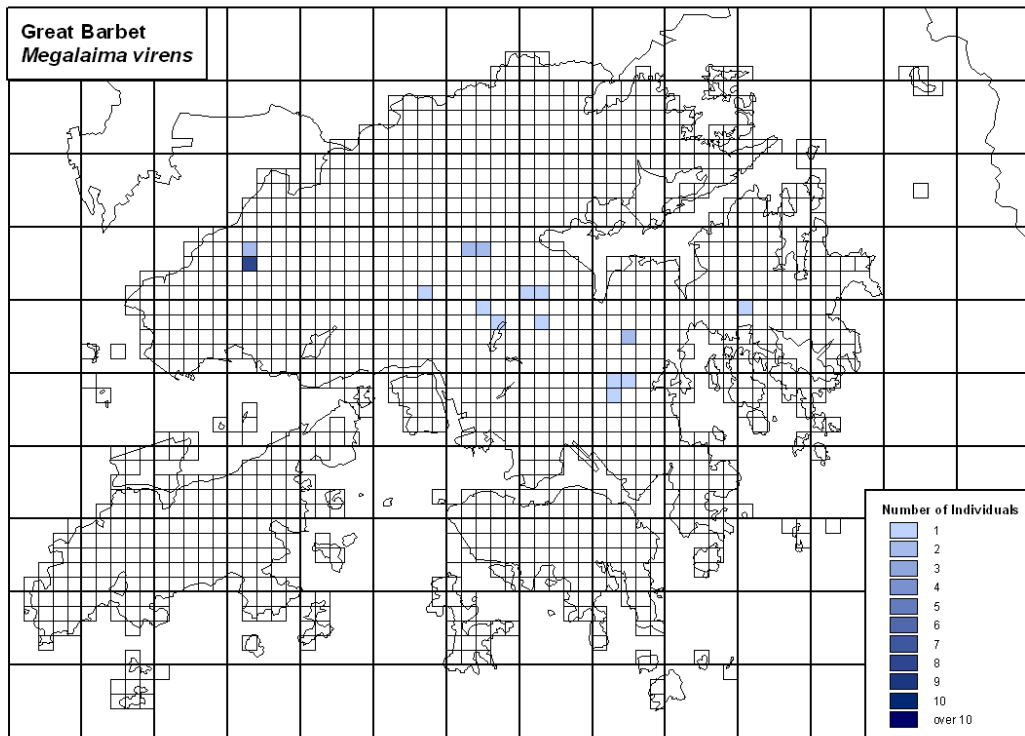

210 Lesser Coucal *Centropus bengalensis*

214 Eurasian Eagle Owl *Bubo bubo*

216 Asian Barred Owlet *Glaucidium cuculoides*

225 Pacific Swift *Apus pacificus*

226 Little Swift *Apus affinis*

227 Crested Kingfisher *Ceryle lugubris*

228 Pied Kingfisher *Ceryle rudis*

229 Common Kingfisher *Alcedo atthis*

230 White-throated Kingfisher *Halcyon smyrnensis*

231 Black-capped Kingfisher *Halcyon pileata*

236 Eurasian Hoopoe *Upupa epops*

237 Great Barbet *Megalaima virens*

238 Eurasian Wryneck *Jynx torquilla*

243 Bay Woodpecker *Blythipicus pyrrhotis*