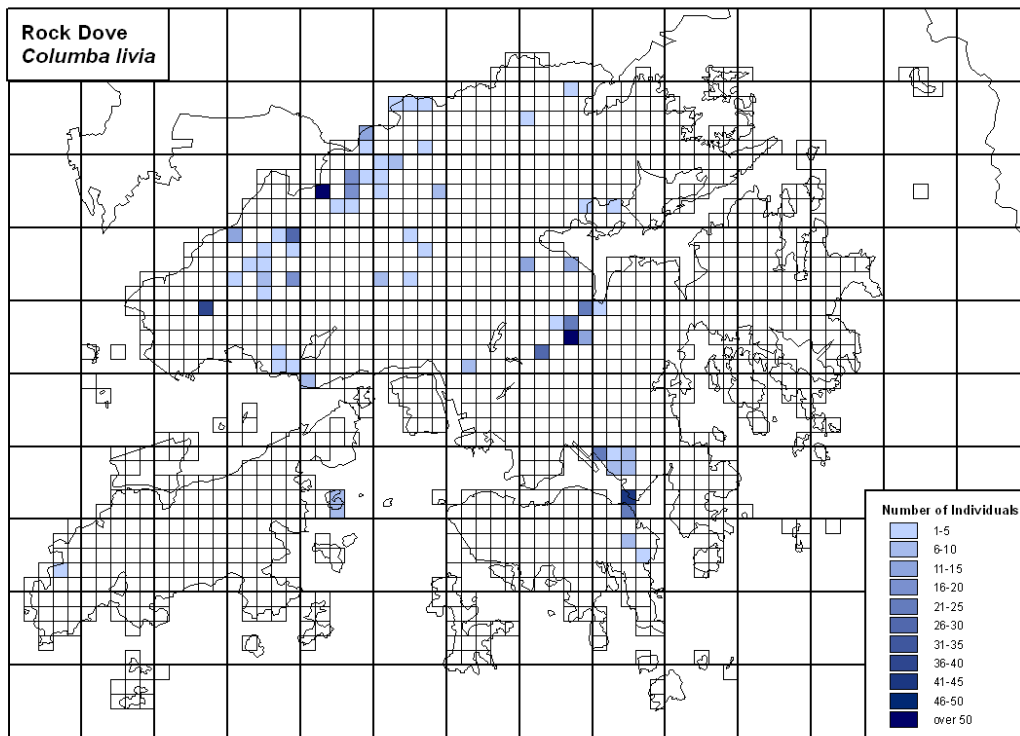

191 Rock Dove *Columba livia*

192 Oriental Turtle Dove *Streptopelia orientalis*

193 Red Turtle Dove *Streptopelia tranquebarica*

194 Spotted Dove *Streptopelia chinensis*

196 Emerald Dove *Chalcophaps indica*

199 Yellow-crested Cockatoo *Cacatua sulphurea*

200 Rose-ringed Parakeet *Psittacula krameri*

207 Plaintive Cuckoo *Cacomantis merulinus*

208 Common Koel *Eudynamys scolopacea*

209 Greater Coucal *Centropus sinensis*

210 Lesser Coucal *Centropus bengalensis*

214 Eurasian Eagle Owl *Bubo bubo*

216 Asian Barred Owlet *Glaucidium cuculoides*

225 Pacific Swift *Apus pacificus*

226 Little Swift *Apus affinis*

227 Crested Kingfisher *Ceryle lugubris*

238 Eurasian Wryneck *Jynx torquilla*

243 Bay Woodpecker *Blythipicus pyrrhotis*