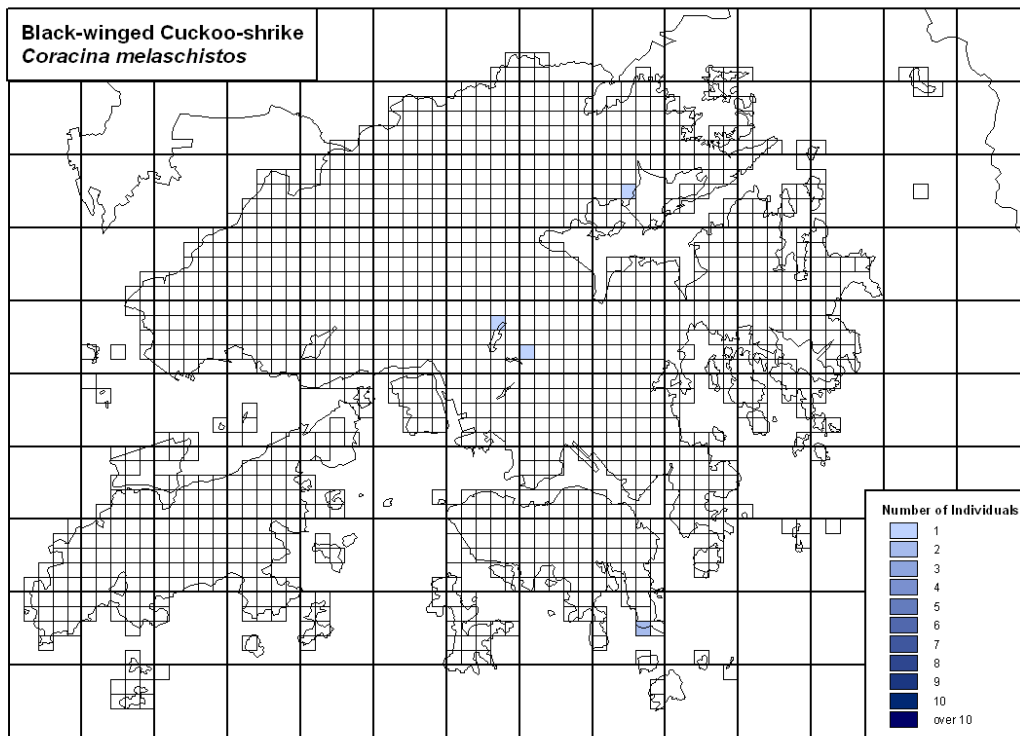

257 Grey Wagtail *Motacilla cinerea*

258 White Wagtail *Motacilla alba*

259 Richard's Pipit *Anthus richardi*

260 Olive-backed Pipit *Anthus hodgsoni*

261 Red-throated Pipit *Anthus cervinus*

264 Upland Pipit *Anthus sylvanus*

265 Black-winged Cuckoo-shrike *Coracina melaschistos*

268 Grey-chinned Minivet *Pericrocotus solaris*

269 Scarlet Minivet *Pericrocotus flammeus*

270 Red-whiskered Bulbul *Pycnonotus jocosus*

271 Chinese Bulbul *Pycnonotus sinensis*

301 Scaly Thrush *Zoothera dauma*

302 Japanese Thrush *Turdus cardis*

303 Common Blackbird *Turdus merula*

304 Brown-headed Thrush *Turdus chrysolaus*

305 Grey-backed Thrush *Turdus hortulorum*

306 Pale Thrush *Turdus pallidus*

307 Eyebrowed Thrush *Turdus obscurus*

308 Dusky Thrush *Turdus naumanni*

Unidentified Thrush *Turdus sp.*