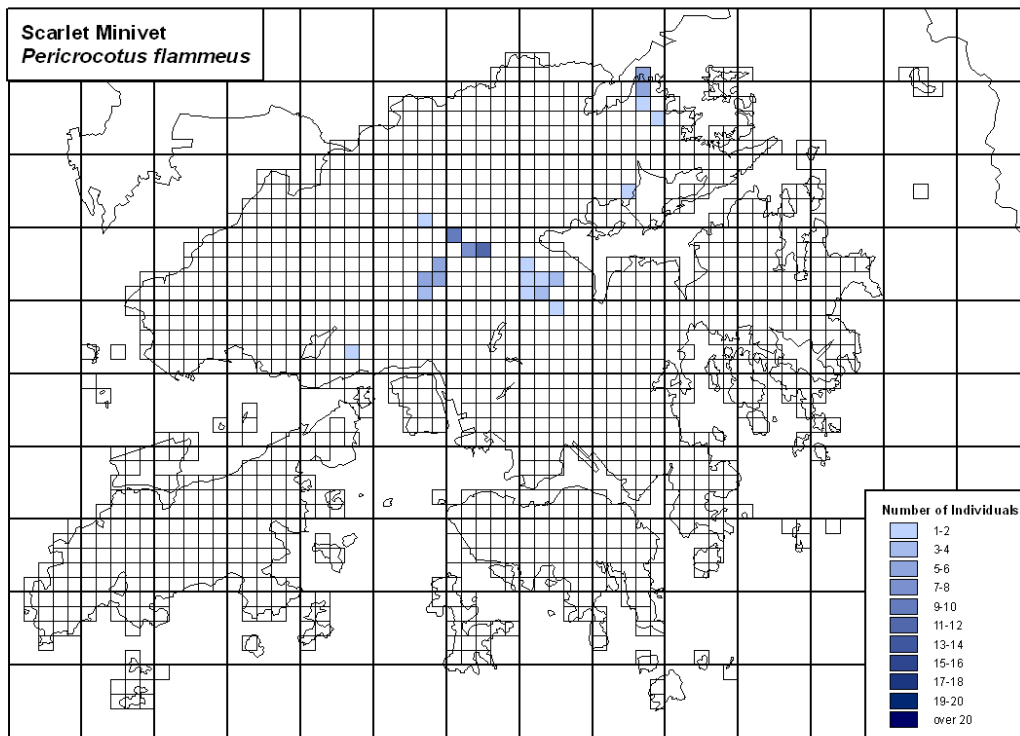

257 Grey Wagtail *Motacilla cinerea*

258 White Wagtail *Motacilla alba*

259 Richard's Pipit *Anthus richardi*

260 Olive-backed Pipit *Anthus hodgsoni*

261 Red-throated Pipit *Anthus cervinus*

264 Upland Pipit *Anthus sylvanus*

265 Black-winged Cuckoo-shrike *Coracina melaschistos*

268 Grey-chinned Minivet *Pericrocotus solaris*

269 Scarlet Minivet *Pericrocotus flammeus*

270 Red-whiskered Bulbul *Pycnonotus jocosus*

271 Chinese Bulbul *Pycnonotus sinensis*

307 Eyebrowed Thrush *Turdus obscurus*

308 Dusky Thrush *Turdus naumanni*

Unidentified Thrush *Turdus sp.*