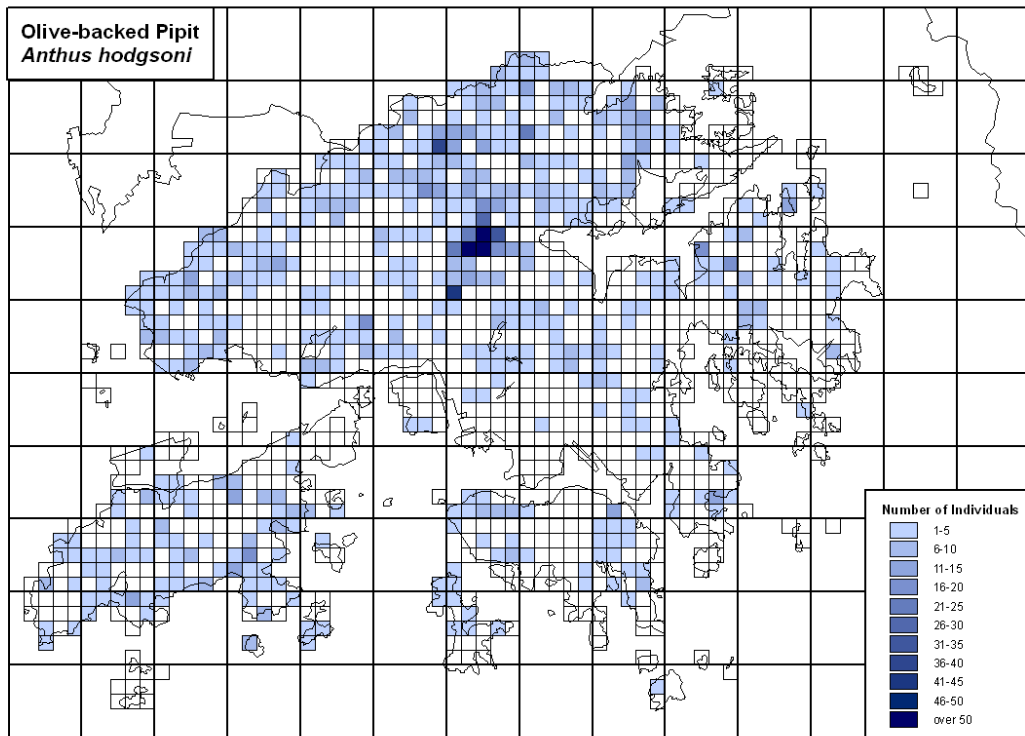

251 Barn Swallow *Hirundo rustica*

252 Red-rumped Swallow *Hirundo daurica*

253 Asian House Martin *Delichon dasypus*

254 Forest Wagtail *Dendronanthus indicus*

255 Yellow Wagtail *Motacilla flava*

256 Citrine Wagtail *Motacilla citreola*

257 Grey Wagtail *Motacilla cinerea*

258 White Wagtail *Motacilla alba*

259 Richard's Pipit *Anthus richardi*

260 Olive-backed Pipit *Anthus hodgsoni*

261 Red-throated Pipit *Anthus cervinus*

264 Upland Pipit *Anthus sylvanus*

265 Black-winged Cuckoo-shrike *Coracina melaschistos*

268 Grey-chinned Minivet *Pericrocotus solaris*

269 Scarlet Minivet *Pericrocotus flammeus*

270 Red-whiskered Bulbul *Pycnonotus jocosus*

271 Chinese Bulbul *Pycnonotus sinensis*