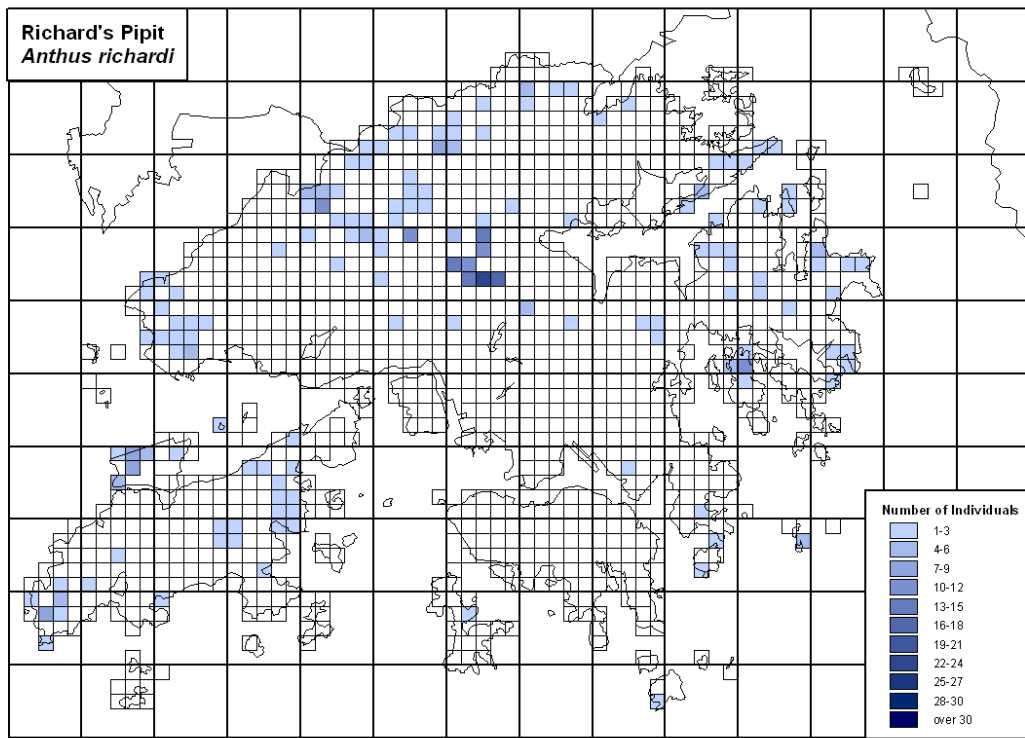

251 Barn Swallow *Hirundo rustica*

252 Red-rumped Swallow *Hirundo daurica*

253 Asian House Martin *Delichon dasypus*

254 Forest Wagtail *Dendronanthus indicus*

255 Yellow Wagtail *Motacilla flava*

256 Citrine Wagtail *Motacilla citreola*

257 Grey Wagtail *Motacilla cinerea*

258 White Wagtail *Motacilla alba*

259 Richard's Pipit *Anthus richardi*

260 Olive-backed Pipit *Anthus hodgsoni*

261 Red-throated Pipit *Anthus cervinus*

264 Upland Pipit *Anthus sylvanus*

265 Black-winged Cuckoo-shrike *Coracina melaschistos*

268 Grey-chinned Minivet *Pericrocotus solaris*

269 Scarlet Minivet *Pericrocotus flammeus*

270 Red-whiskered Bulbul *Pycnonotus jocosus*

271 Chinese Bulbul *Pycnonotus sinensis*

307 Eyebrowed Thrush *Turdus obscurus*

308 Dusky Thrush *Turdus naumanni*

Unidentified Thrush *Turdus sp.*