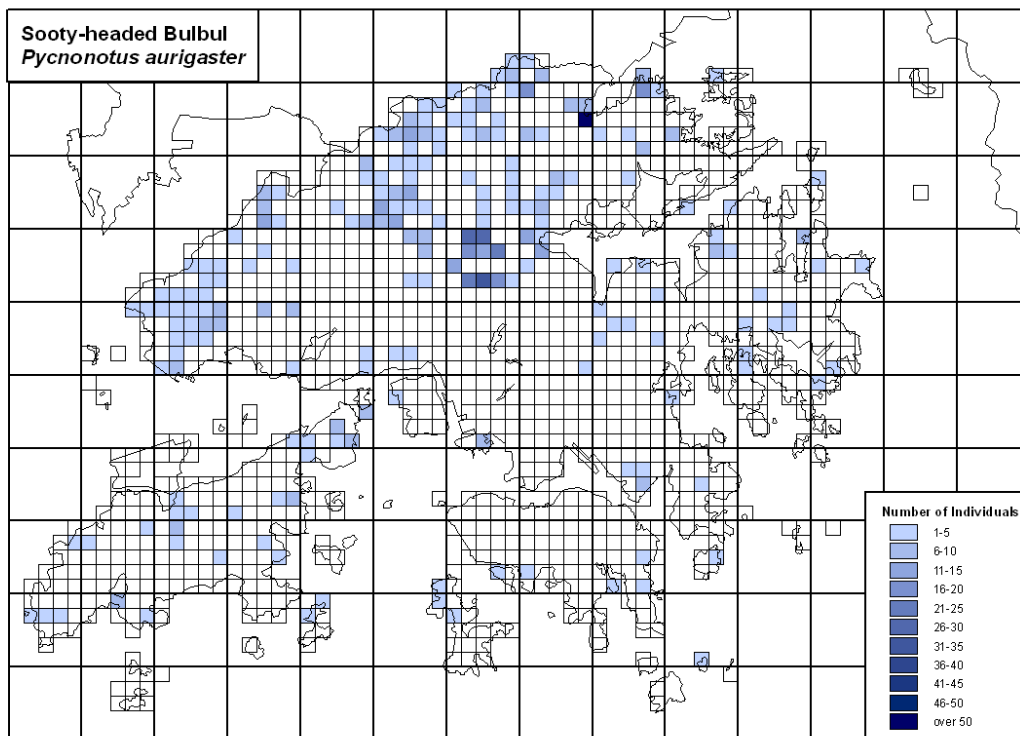

272 Sooty-headed Bulbul *Pycnonotus aurigaster*