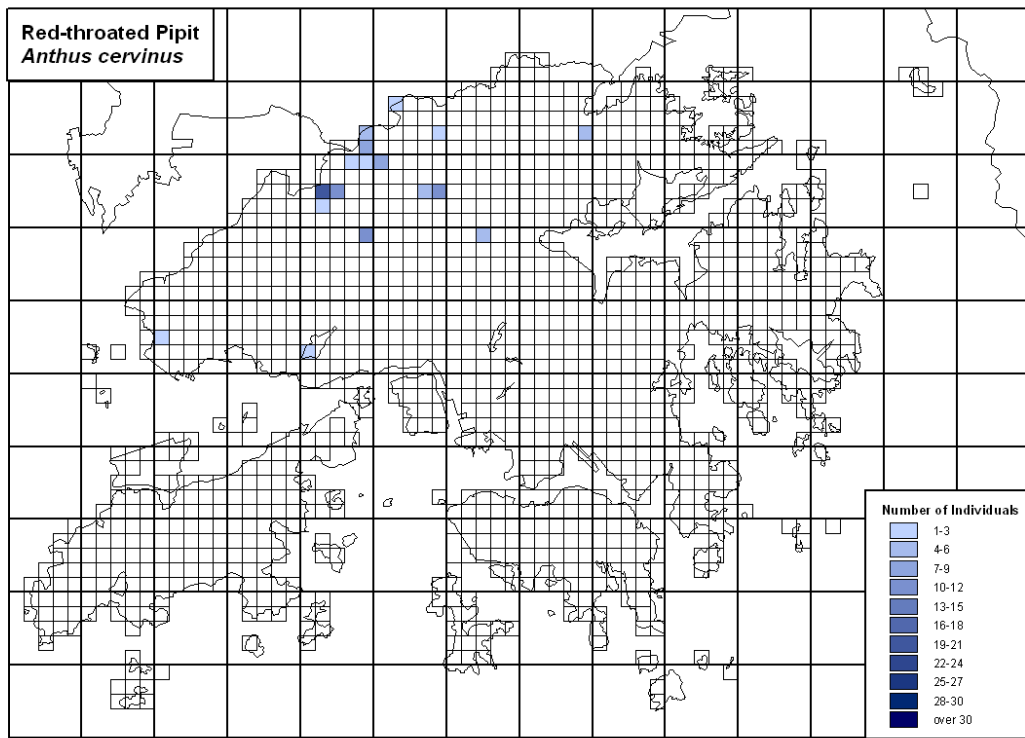

251 Barn Swallow *Hirundo rustica*

252 Red-rumped Swallow *Hirundo daurica*

253 Asian House Martin *Delichon dasypus*

254 Forest Wagtail *Dendronanthus indicus*

255 Yellow Wagtail *Motacilla flava*

256 Citrine Wagtail *Motacilla citreola*

257 Grey Wagtail *Motacilla cinerea*

258 White Wagtail *Motacilla alba*

259 Richard's Pipit *Anthus richardi*

260 Olive-backed Pipit *Anthus hodgsoni*

261 Red-throated Pipit *Anthus cervinus*

264 Upland Pipit *Anthus sylvanus*

265 Black-winged Cuckoo-shrike *Coracina melaschistos*

268 Grey-chinned Minivet *Pericrocotus solaris*

269 Scarlet Minivet *Pericrocotus flammeus*

270 Red-whiskered Bulbul *Pycnonotus jocosus*

271 Chinese Bulbul *Pycnonotus sinensis*