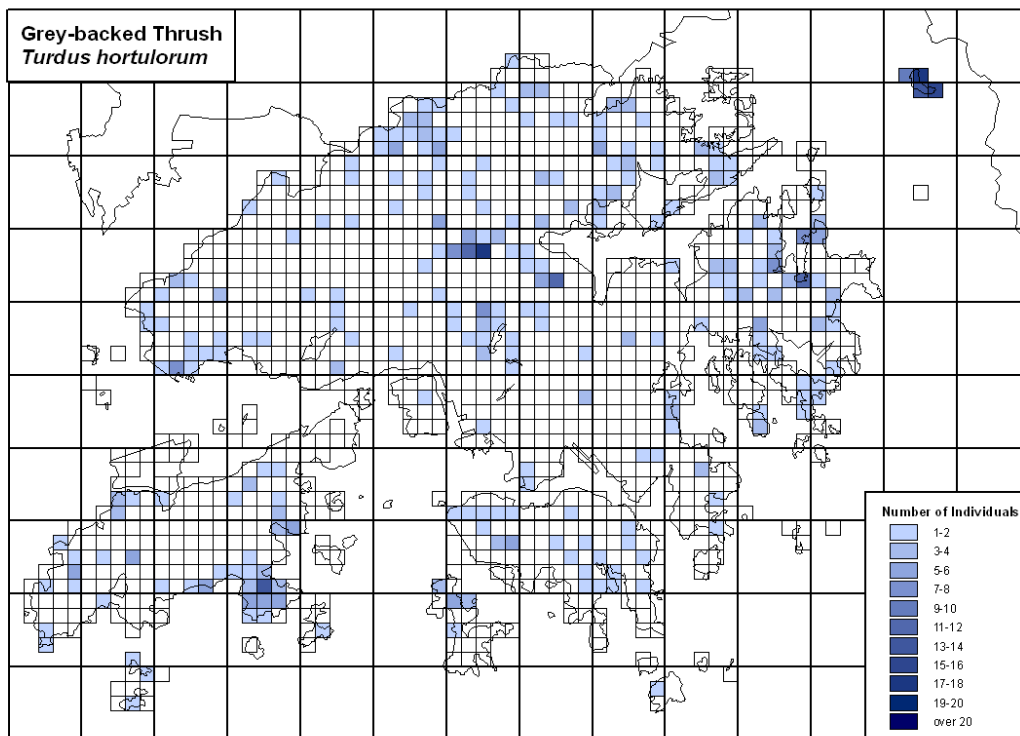

292 Common Stonechat *Saxicola torquata*

293 Grey Bushchat *Saxicola ferrea*

297 Blue Rock Thrush *Monticola solitarius*

298 Blue Whistling Thrush *Myophonus caeruleus*

300 Siberian Thrush *Zoothera sibirica*

301 Scaly Thrush *Zoothera dauma*

302 Japanese Thrush *Turdus cardis*

303 Common Blackbird *Turdus merula*

304 Brown-headed Thrush *Turdus chrysolaus*

305 Grey-backed Thrush *Turdus hortulorum*

306 Pale Thrush *Turdus pallidus*

307 Eyebrowed Thrush *Turdus obscurus*

308 Dusky Thrush *Turdus naumanni*

Unidentified Thrush *Turdus sp.*