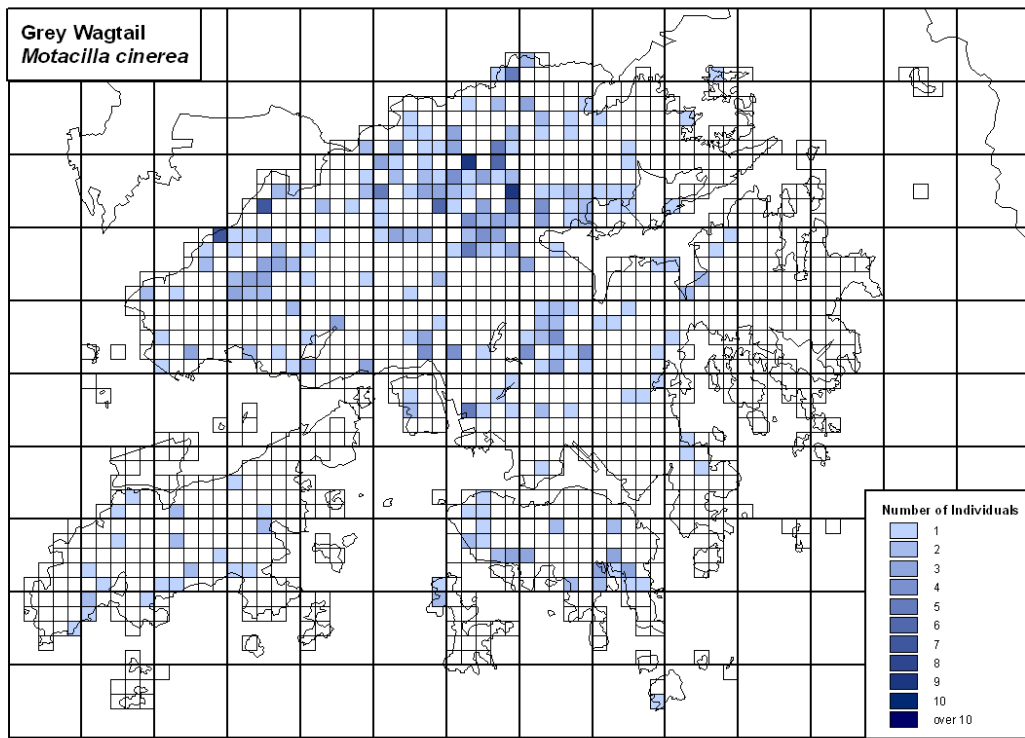

251 Barn Swallow *Hirundo rustica*

252 Red-rumped Swallow *Hirundo daurica*

253 Asian House Martin *Delichon dasypus*

254 Forest Wagtail *Dendronanthus indicus*

255 Yellow Wagtail *Motacilla flava*

256 Citrine Wagtail *Motacilla citreola*

257 Grey Wagtail *Motacilla cinerea*

258 White Wagtail *Motacilla alba*

259 Richard's Pipit *Anthus richardi*

260 Olive-backed Pipit *Anthus hodgsoni*

261 Red-throated Pipit *Anthus cervinus*

264 Upland Pipit *Anthus sylvanus*

265 Black-winged Cuckoo-shrike *Coracina melaschistos*

268 Grey-chinned Minivet *Pericrocotus solaris*

269 Scarlet Minivet *Pericrocotus flammeus*

270 Red-whiskered Bulbul *Pycnonotus jocosus*

271 Chinese Bulbul *Pycnonotus sinensis*

307 Eyebrowed Thrush *Turdus obscurus*

308 Dusky Thrush *Turdus naumanni*

Unidentified Thrush *Turdus sp.*