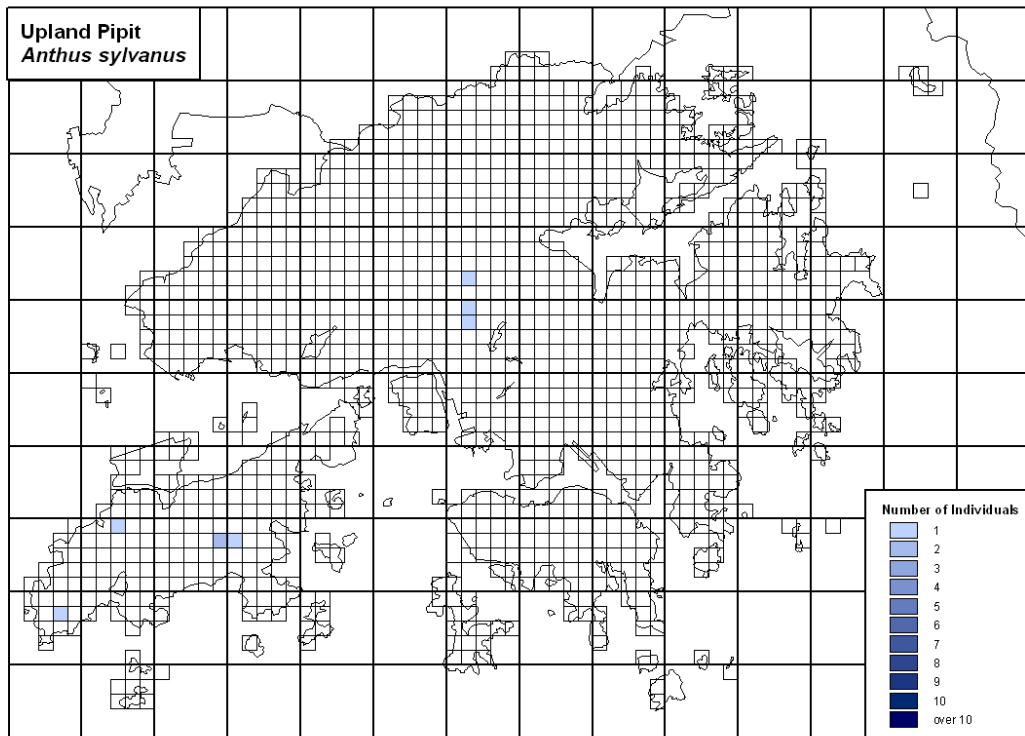

257 Grey Wagtail *Motacilla cinerea*

258 White Wagtail *Motacilla alba*

259 Richard's Pipit *Anthus richardi*

260 Olive-backed Pipit *Anthus hodgsoni*

261 Red-throated Pipit *Anthus cervinus*

264 Upland Pipit *Anthus sylvanus*

265 Black-winged Cuckoo-shrike *Coracina melaschistos*

268 Grey-chinned Minivet *Pericrocotus solaris*

269 Scarlet Minivet *Pericrocotus flammeus*

270 Red-whiskered Bulbul *Pycnonotus jocosus*

271 Chinese Bulbul *Pycnonotus sinensis*