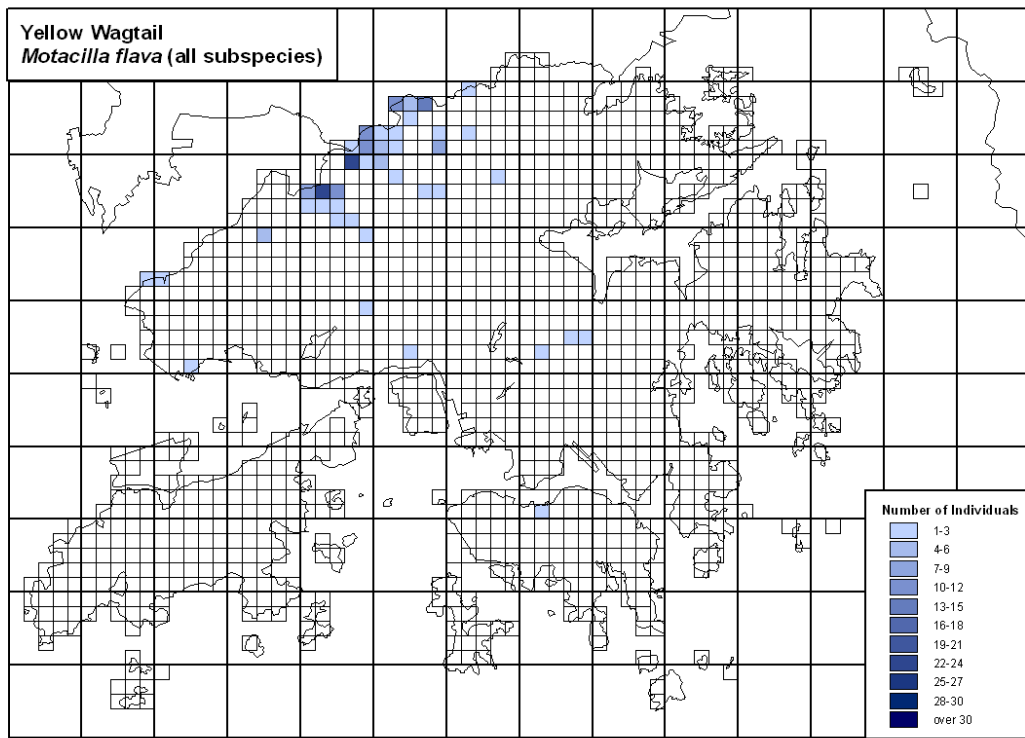

251 Barn Swallow *Hirundo rustica*

252 Red-rumped Swallow *Hirundo daurica*

253 Asian House Martin *Delichon dasypus*

254 Forest Wagtail *Dendronanthus indicus*

255 Yellow Wagtail *Motacilla flava*

256 Citrine Wagtail *Motacilla citreola*

257 Grey Wagtail *Motacilla cinerea*

258 White Wagtail *Motacilla alba*

259 Richard's Pipit *Anthus richardi*

260 Olive-backed Pipit *Anthus hodgsoni*

261 Red-throated Pipit *Anthus cervinus*

264 Upland Pipit *Anthus sylvanus*

265 Black-winged Cuckoo-shrike *Coracina melaschistos*

268 Grey-chinned Minivet *Pericrocotus solaris*

269 Scarlet Minivet *Pericrocotus flammeus*

270 Red-whiskered Bulbul *Pycnonotus jocosus*

271 Chinese Bulbul *Pycnonotus sinensis*

307 Eyebrowed Thrush *Turdus obscurus*

308 Dusky Thrush *Turdus naumanni*

Unidentified Thrush *Turdus sp.*