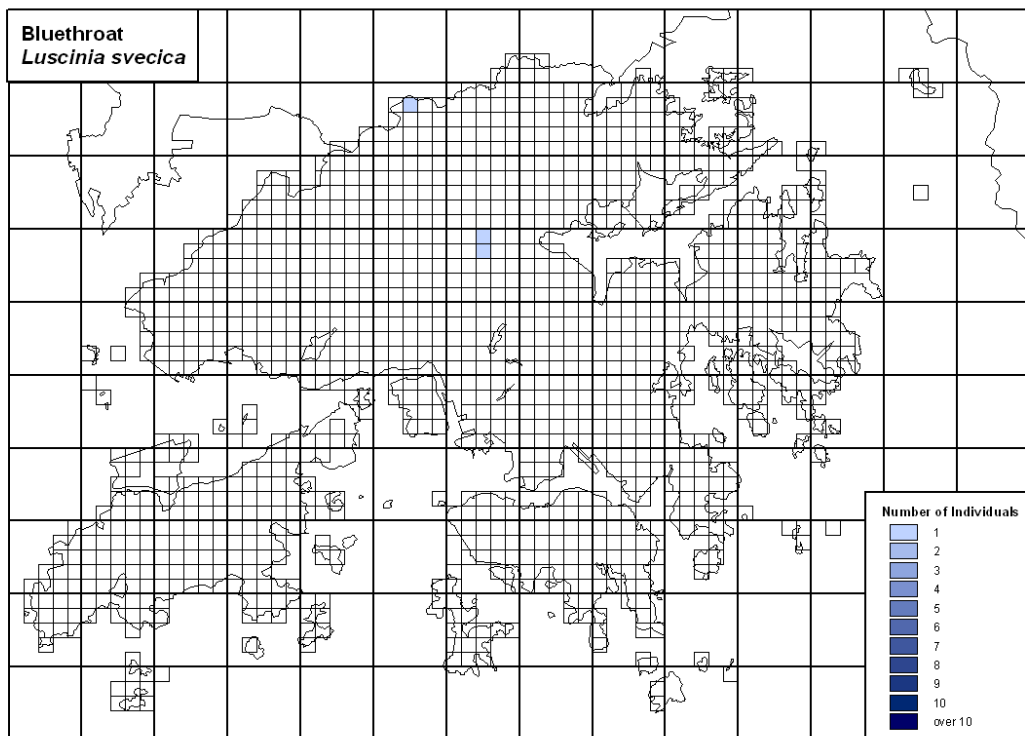

285 Bluethroat *Luscinia svecica*