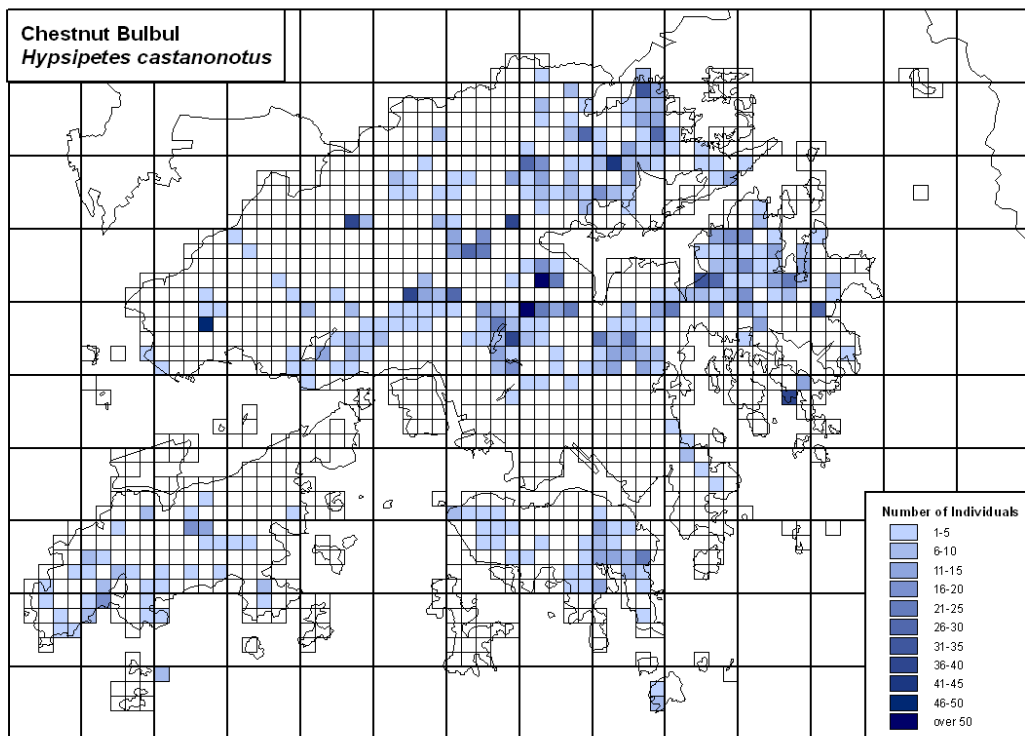

257 Grey Wagtail *Motacilla cinerea*

258 White Wagtail *Motacilla alba*

259 Richard's Pipit *Anthus richardi*

260 Olive-backed Pipit *Anthus hodgsoni*

261 Red-throated Pipit *Anthus cervinus*

264 Upland Pipit *Anthus sylvanus*

265 Black-winged Cuckoo-shrike *Coracina melaschistos*

268 Grey-chinned Minivet *Pericrocotus solaris*

269 Scarlet Minivet *Pericrocotus flammeus*

270 Red-whiskered Bulbul *Pycnonotus jocosus*

271 Chinese Bulbul *Pycnonotus sinensis*

272 Sooty-headed Bulbul *Pycnonotus aurigaster*

272.8 Mountain Bulbul *Hypsipetes mccllellandii*

273 Chestnut Bulbul *Hypsipetes castanonotus*

274 Black Bulbul *Hypsipetes leucocephalus*

275 Orange-bellied Leafbird *Chloropsis hardwickii*

278 Brown Shrike *Lanius cristatus*

279 Long-tailed Shrike *Lanius schach*

280.5 Lesser Shortwing *Brachypteryx leucophrys*

282 Rufous-tailed Robin *Luscinia sibilans*

283 Siberian Rubythroat *Luscinia calliope*