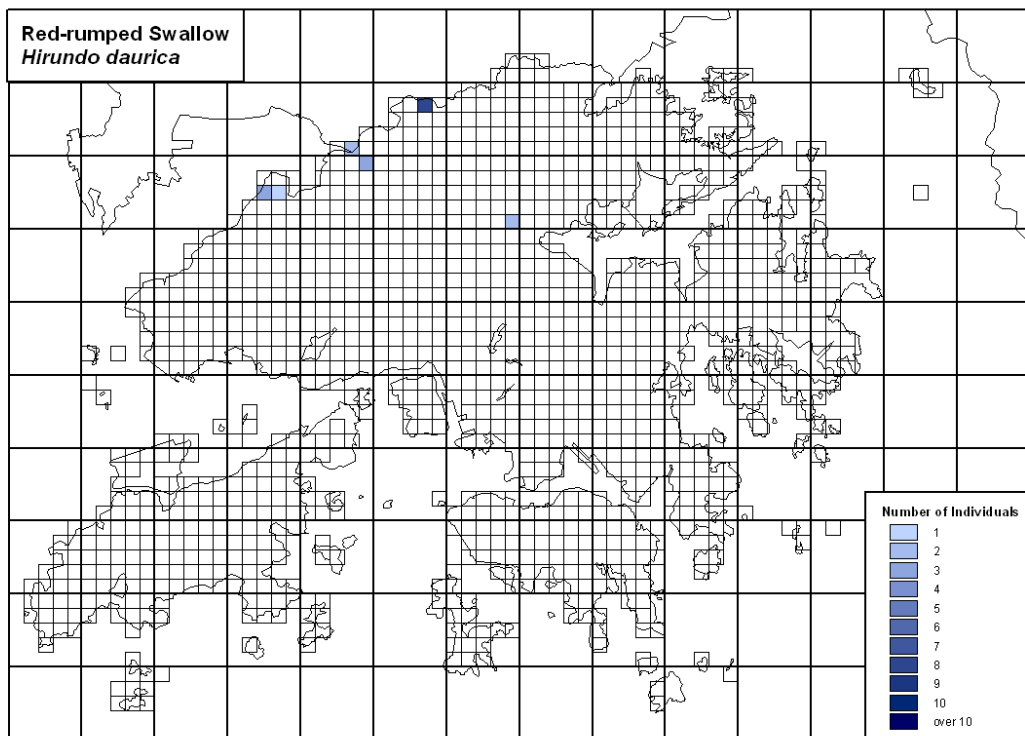

251 Barn Swallow *Hirundo rustica*

252 Red-rumped Swallow *Hirundo daurica*

253 Asian House Martin *Delichon dasypus*

254 Forest Wagtail *Dendronanthus indicus*

255 Yellow Wagtail *Motacilla flava*

256 Citrine Wagtail *Motacilla citreola*

257 Grey Wagtail *Motacilla cinerea*

258 White Wagtail *Motacilla alba*

259 Richard's Pipit *Anthus richardi*

260 Olive-backed Pipit *Anthus hodgsoni*

261 Red-throated Pipit *Anthus cervinus*

264 Upland Pipit *Anthus sylvanus*

301 Scaly Thrush *Zoothera dauma*

302 Japanese Thrush *Turdus cardis*

303 Common Blackbird *Turdus merula*

304 Brown-headed Thrush *Turdus chrysolaus*

305 Grey-backed Thrush *Turdus hortulorum*

306 Pale Thrush *Turdus pallidus*

307 Eyebrowed Thrush *Turdus obscurus*

308 Dusky Thrush *Turdus naumanni*

Unidentified Thrush *Turdus sp.*