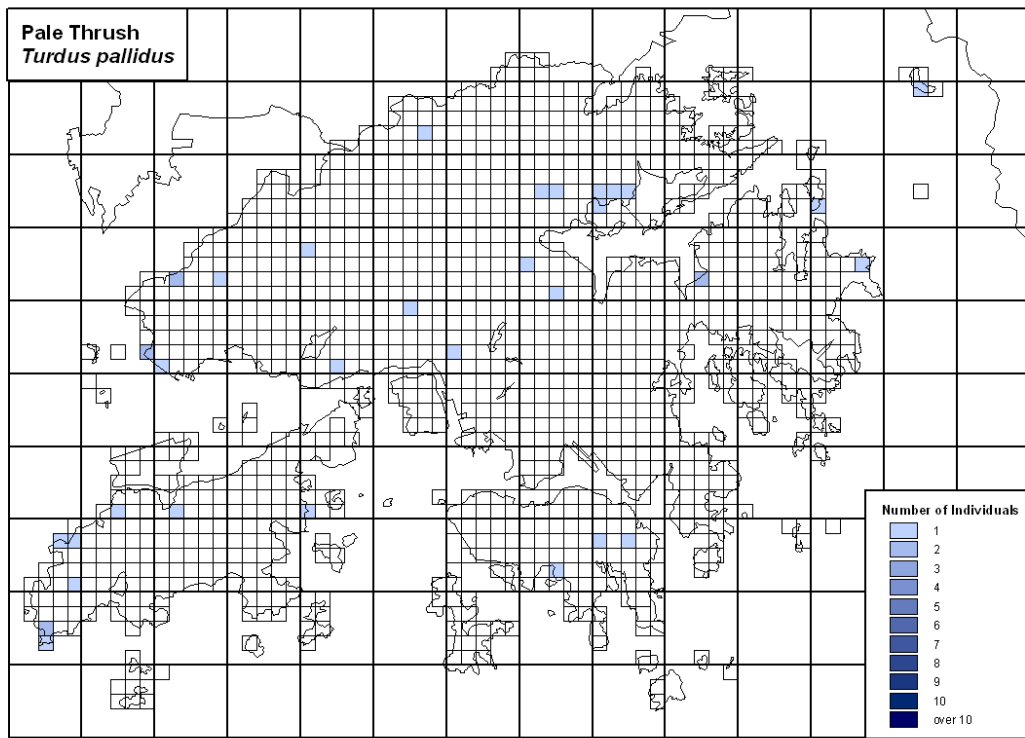

292 Common Stonechat *Saxicola torquata*

293 Grey Bushchat *Saxicola ferrea*

297 Blue Rock Thrush *Monticola solitarius*

298 Blue Whistling Thrush *Myophonus caeruleus*

300 Siberian Thrush *Zoothera sibirica*

301 Scaly Thrush *Zoothera dauma*

302 Japanese Thrush *Turdus cardis*

303 Common Blackbird *Turdus merula*

304 Brown-headed Thrush *Turdus chrysolaus*

305 Grey-backed Thrush *Turdus hortulorum*

306 Pale Thrush *Turdus pallidus*

307 Eyebrowed Thrush *Turdus obscurus*

308 Dusky Thrush *Turdus naumanni*

Unidentified Thrush *Turdus sp.*