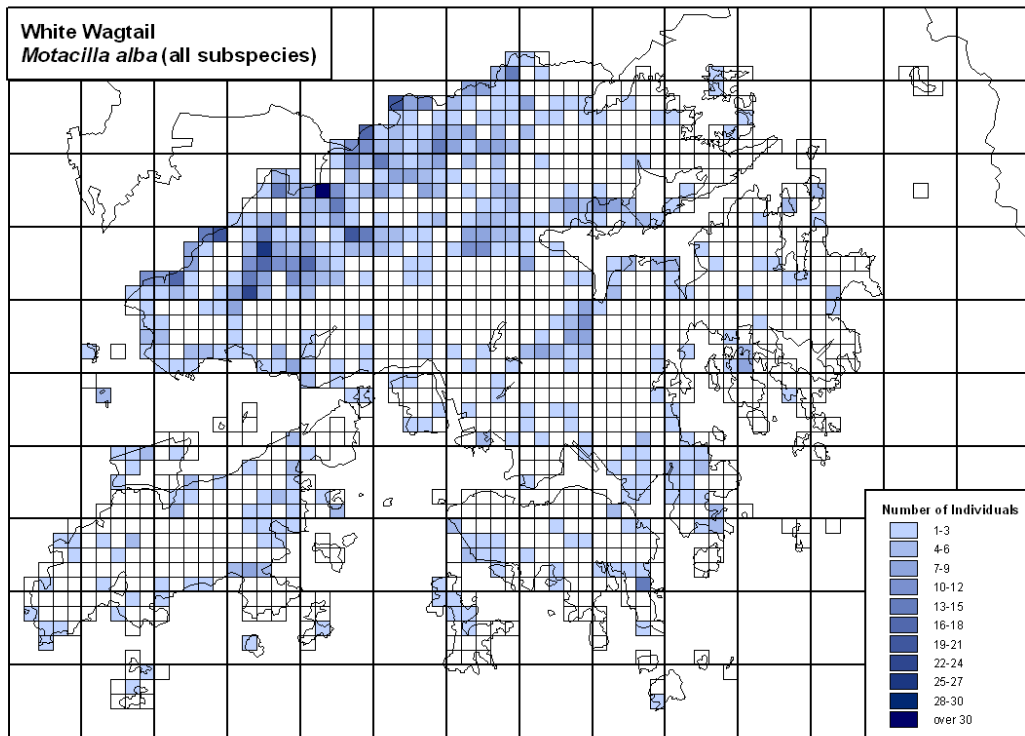

251 Barn Swallow *Hirundo rustica*

252 Red-rumped Swallow *Hirundo daurica*

253 Asian House Martin *Delichon dasypus*

254 Forest Wagtail *Dendronanthus indicus*

255 Yellow Wagtail *Motacilla flava*

256 Citrine Wagtail *Motacilla citreola*

257 Grey Wagtail *Motacilla cinerea*

258 White Wagtail *Motacilla alba*

259 Richard's Pipit *Anthus richardi*

260 Olive-backed Pipit *Anthus hodgsoni*

261 Red-throated Pipit *Anthus cervinus*

264 Upland Pipit *Anthus sylvanus*

265 Black-winged Cuckoo-shrike *Coracina melaschistos*

268 Grey-chinned Minivet *Pericrocotus solaris*

269 Scarlet Minivet *Pericrocotus flammeus*

270 Red-whiskered Bulbul *Pycnonotus jocosus*

271 Chinese Bulbul *Pycnonotus sinensis*

307 Eyebrowed Thrush *Turdus obscurus*

308 Dusky Thrush *Turdus naumanni*

Unidentified Thrush *Turdus sp.*