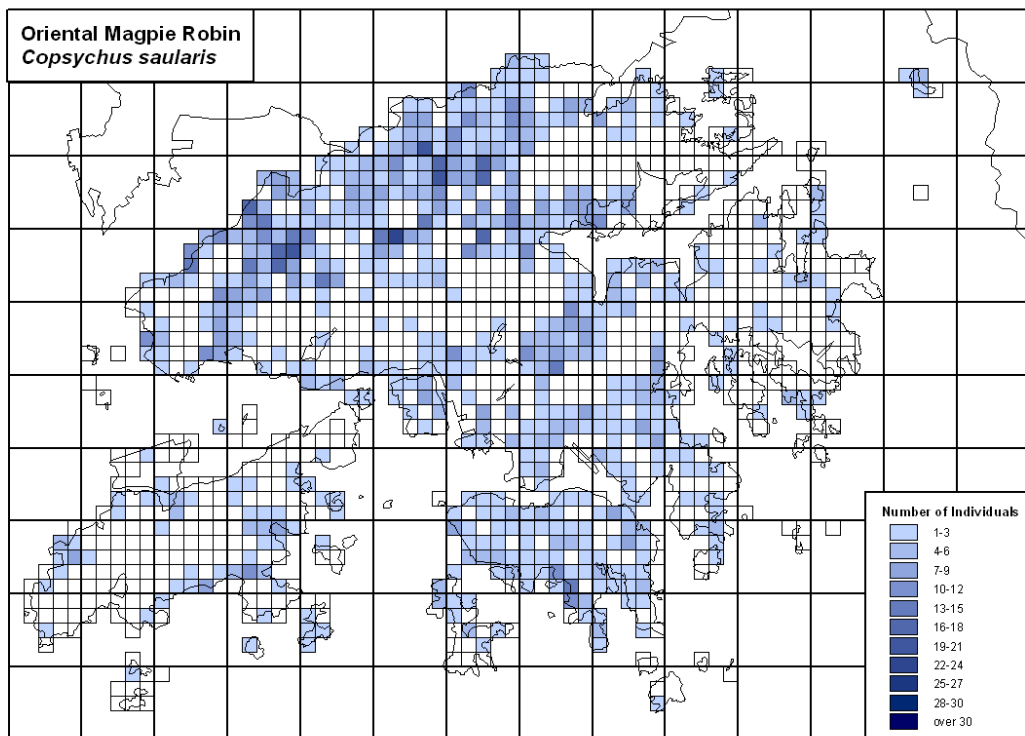

287 Oriental Magpie Robin *Copsychus saularis*