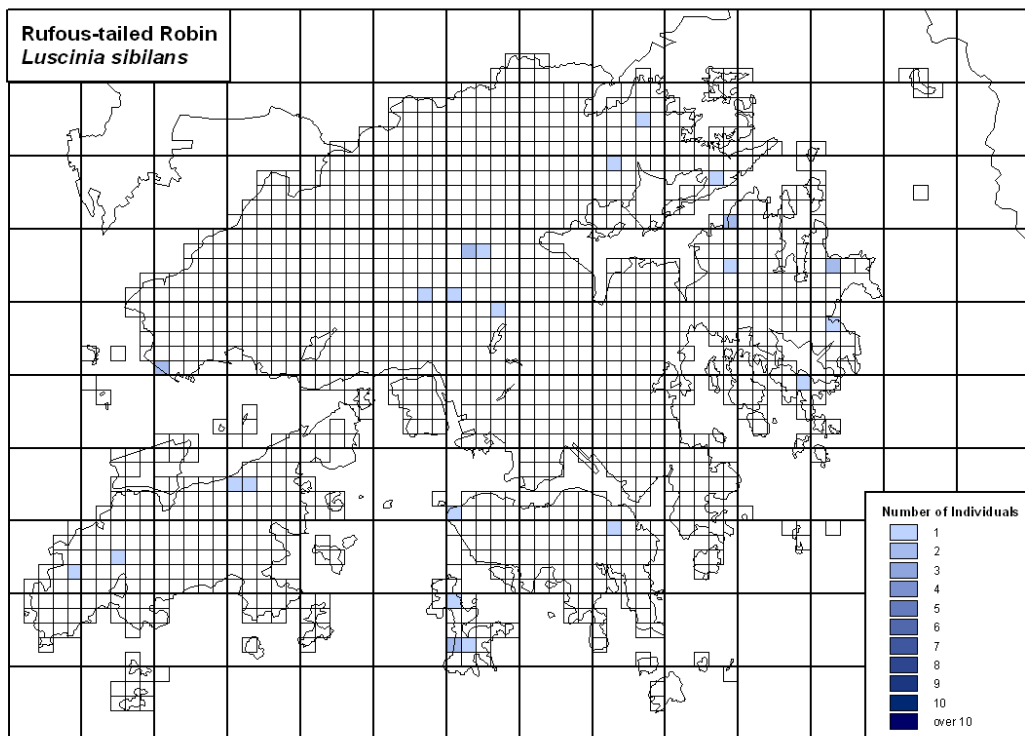

278 Brown Shrike *Lanius cristatus*

279 Long-tailed Shrike *Lanius schach*

280.5 Lesser Shortwing *Brachypteryx leucophrys*

282 Rufous-tailed Robin *Luscinia sibilans*

283 Siberian Rubythroat *Luscinia calliope*