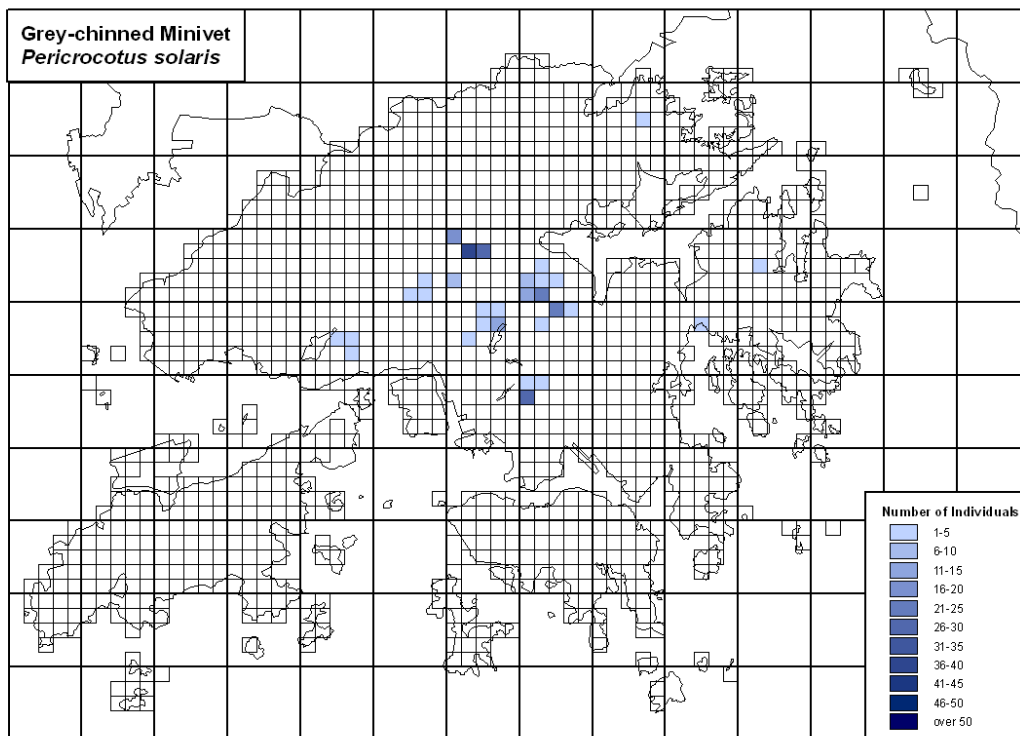

251 Barn Swallow *Hirundo rustica*

252 Red-rumped Swallow *Hirundo daurica*

253 Asian House Martin *Delichon dasypus*

254 Forest Wagtail *Dendronanthus indicus*

255 Yellow Wagtail *Motacilla flava*

256 Citrine Wagtail *Motacilla citreola*

257 Grey Wagtail *Motacilla cinerea*

258 White Wagtail *Motacilla alba*

259 Richard's Pipit *Anthus richardi*

260 Olive-backed Pipit *Anthus hodgsoni*

261 Red-throated Pipit *Anthus cervinus*

264 Upland Pipit *Anthus sylvanus*

265 Black-winged Cuckoo-shrike *Coracina melaschistos*

268 Grey-chinned Minivet *Pericrocotus solaris*

269 Scarlet Minivet *Pericrocotus flammeus*

270 Red-whiskered Bulbul *Pycnonotus jocosus*

271 Chinese Bulbul *Pycnonotus sinensis*

307 Eyebrowed Thrush *Turdus obscurus*

308 Dusky Thrush *Turdus naumanni*

Unidentified Thrush *Turdus sp.*