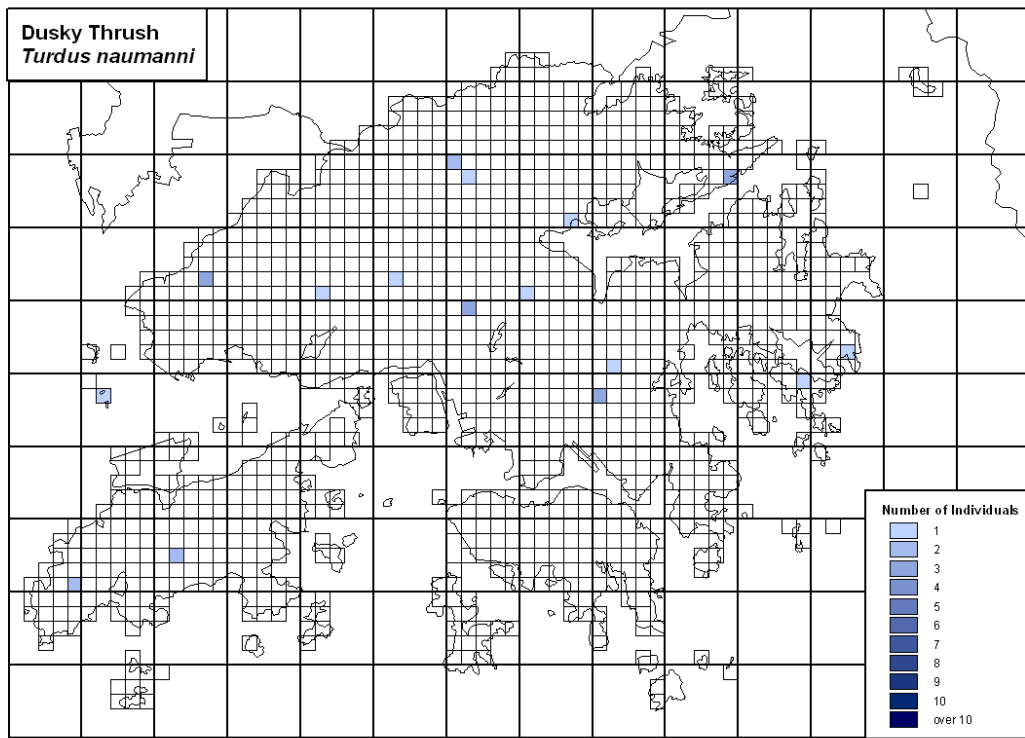

292 Common Stonechat *Saxicola torquata*

293 Grey Bushchat *Saxicola ferrea*

297 Blue Rock Thrush *Monticola solitarius*

298 Blue Whistling Thrush *Myophonus caeruleus*

300 Siberian Thrush *Zoothera sibirica*

301 Scaly Thrush *Zoothera dauma*

302 Japanese Thrush *Turdus cardis*

303 Common Blackbird *Turdus merula*

304 Brown-headed Thrush *Turdus chrysolaus*

305 Grey-backed Thrush *Turdus hortulorum*

306 Pale Thrush *Turdus pallidus*

307 Eyebrowed Thrush *Turdus obscurus*

308 Dusky Thrush *Turdus naumanni*

Unidentified Thrush *Turdus sp.*