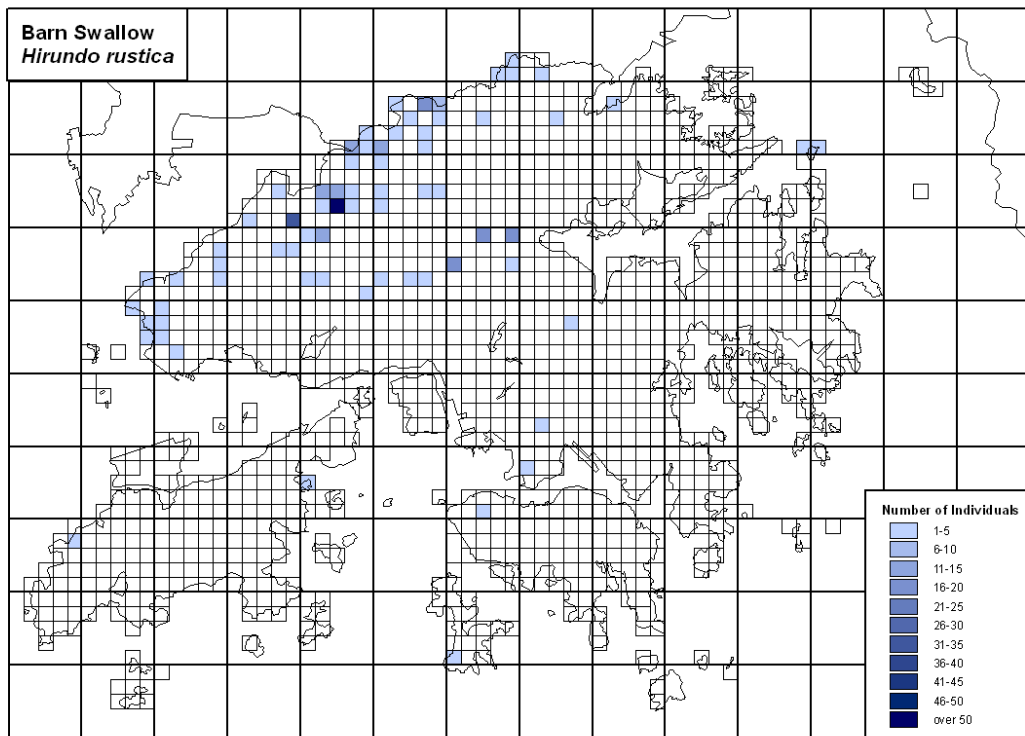

251 Barn Swallow *Hirundo rustica*

252 Red-rumped Swallow *Hirundo daurica*

253 Asian House Martin *Delichon dasypus*

254 Forest Wagtail *Dendronanthus indicus*

255 Yellow Wagtail *Motacilla flava*

256 Citrine Wagtail *Motacilla citreola*

257 Grey Wagtail *Motacilla cinerea*

258 White Wagtail *Motacilla alba*

259 Richard's Pipit *Anthus richardi*

260 Olive-backed Pipit *Anthus hodgsoni*

261 Red-throated Pipit *Anthus cervinus*

264 Upland Pipit *Anthus sylvanus*

265 Black-winged Cuckoo-shrike *Coracina melaschistos*

268 Grey-chinned Minivet *Pericrocotus solaris*

269 Scarlet Minivet *Pericrocotus flammeus*

270 Red-whiskered Bulbul *Pycnonotus jocosus*

271 Chinese Bulbul *Pycnonotus sinensis*

307 Eyebrowed Thrush *Turdus obscurus*

308 Dusky Thrush *Turdus naumanni*

Unidentified Thrush *Turdus sp.*