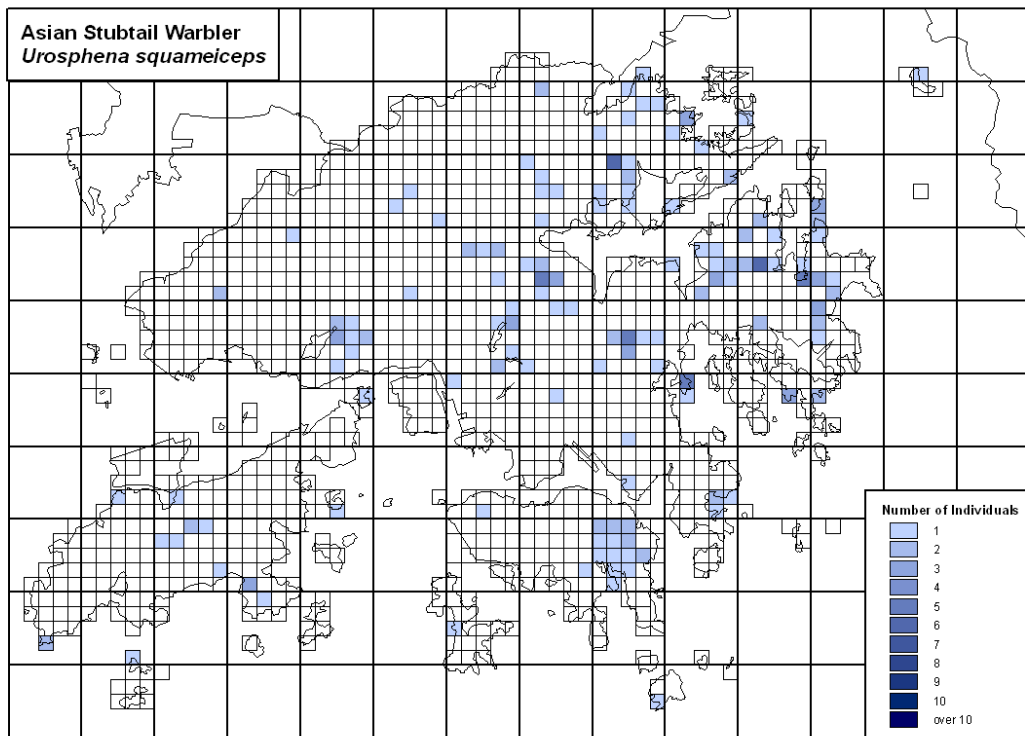

323 Asian Stubtail Warbler *Urosphena squameiceps*