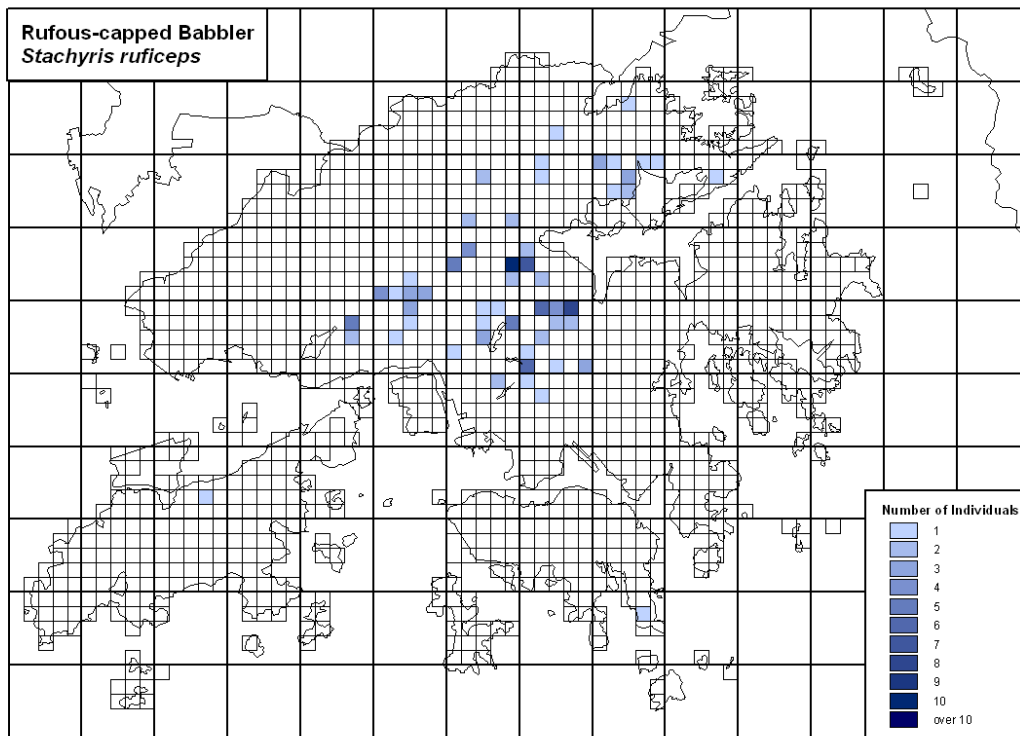

309 Streak-breasted Scimitar Babbler *Pomatorhinus ruficollis*

309.5 Pygmy Wren Babbler *Pnoepyga pusilla*

310 Rufous-capped Babbler *Stachyris ruficeps*

312 Masked Laughingthrush *Garrulax perspicillatus*

313 Greater Necklaced Laughingthrush *Garrulax pectoralis*

314 Black-throated Laughingthrush *Garrulax chinensis*

315 Hwamei *Garrulax canorus*

316 White-browed Laughingthrush *Garrulax sannio*

317 Silver-eared Mesia *Leiothrix argenteauris*

361 Goodson's Leaf Warbler *Phylloscopus goodsoni*

369 Asian Brown Flycatcher *Muscicapa daurica*

371 Verditer Flycatcher *Eumyias thalassina*

375 Mugimaki Flycatcher *Ficedula mugimaki*

377 Red-throated Flycatcher *Ficedula albicilla*