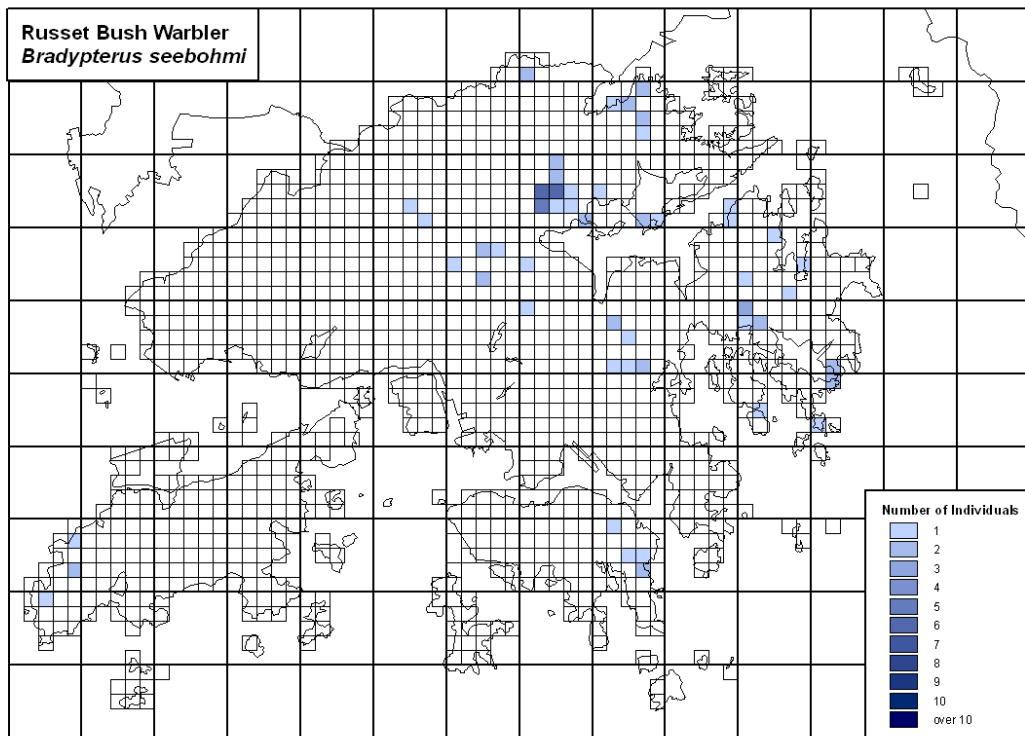

318 Red-billed Leiothrix *Leiothrix lutea*

319 Blue-winged Minla *Minla cyanouroptera*

320 White-bellied Yuhina *Yuhina zantholeuca*

321 Striated Yuhina *Yuhina castaneiceps*

322 Vinous-throated Parrotbill *Paradoxornis webbiana*

323 Asian Stubtail Warbler *Urosphena squameiceps*

325 Japanese Bush Warbler *Cettia diphone*

326 Brownish-flanked Bush Warbler *Cettia fortipes*

328 Brown Bush Warbler *Bradypterus luteoventris*

329 Russet Bush Warbler *Bradypterus seebohmi*

330 Large Grass Warbler *Graminicola bengalensis*

343 Zitting Cisticola *Cisticola juncidis*

344 Bright-capped Cisticola *Cisticola exilis*

345 Yellow-bellied Prinia *Prinia flaviventris*

346 Plain Prinia *Prinia inornata*