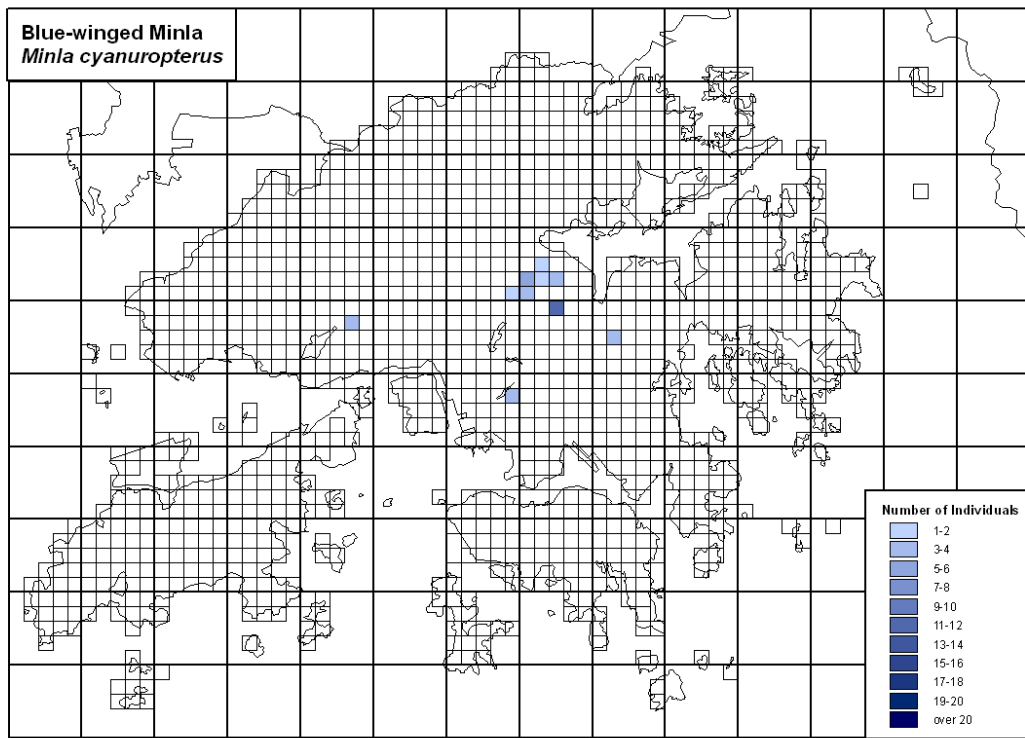

313 Greater Necklaced Laughingthrush *Garrulax pectoralis*

314 Black-throated Laughingthrush *Garrulax chinensis*

315 Hwamei *Garrulax canorus*

316 White-browed Laughingthrush *Garrulax sannio*

317 Silver-eared Mesia *Leiothrix argenteauris*

318 Red-billed Leiothrix *Leiothrix lutea*

319 Blue-winged Minla *Minla cyanouroptera*

320 White-bellied Yuhina *Yuhina zantholeuca*

321 Striated Yuhina *Yuhina castaneiceps*

322 Vinous-throated Parrotbill *Paradoxornis webbiana*

361 Goodson's Leaf Warbler *Phylloscopus goodsoni*

369 Asian Brown Flycatcher *Muscicapa daurica*

371 Verditer Flycatcher *Eumyias thalassina*

375 Mugimaki Flycatcher *Ficedula mugimaki*

377 Red-throated Flycatcher *Ficedula albicilla*