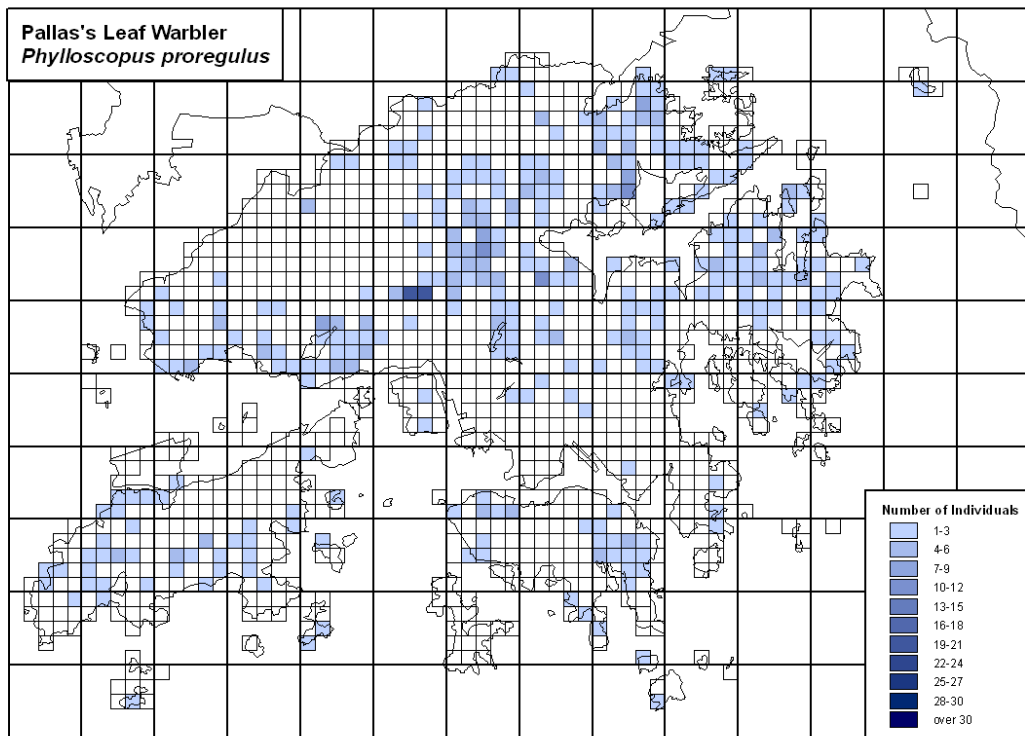

330 Large Grass Warbler *Graminicola bengalensis*

343 Zitting Cisticola *Cisticola juncidis*

344 Bright-capped Cisticola *Cisticola exilis*

345 Yellow-bellied Prinia *Prinia flaviventris*

346 Plain Prinia *Prinia inornata*

346.9 Mountain Tailorbird *Orthotomus cucullatus*

347 Common Tailorbird *Orthotomus sutorius*

349 Dusky Warbler *Phylloscopus fuscatus*

351 Radde's Warbler *Phylloscopus schwarzi*

352 Pallas's Leaf Warbler *Phylloscopus proregulus*

354 Yellow-browed Warbler *Phylloscopus inornatus*

357 Greenish Warbler *Phylloscopus trochiloides*

358 / 359 Pale-legged / Sakhalin Leaf Warbler *Phylloscopus tenellipes / borealoides*

361 Blyth's Leaf Warbler *Phylloscopus reguloides*