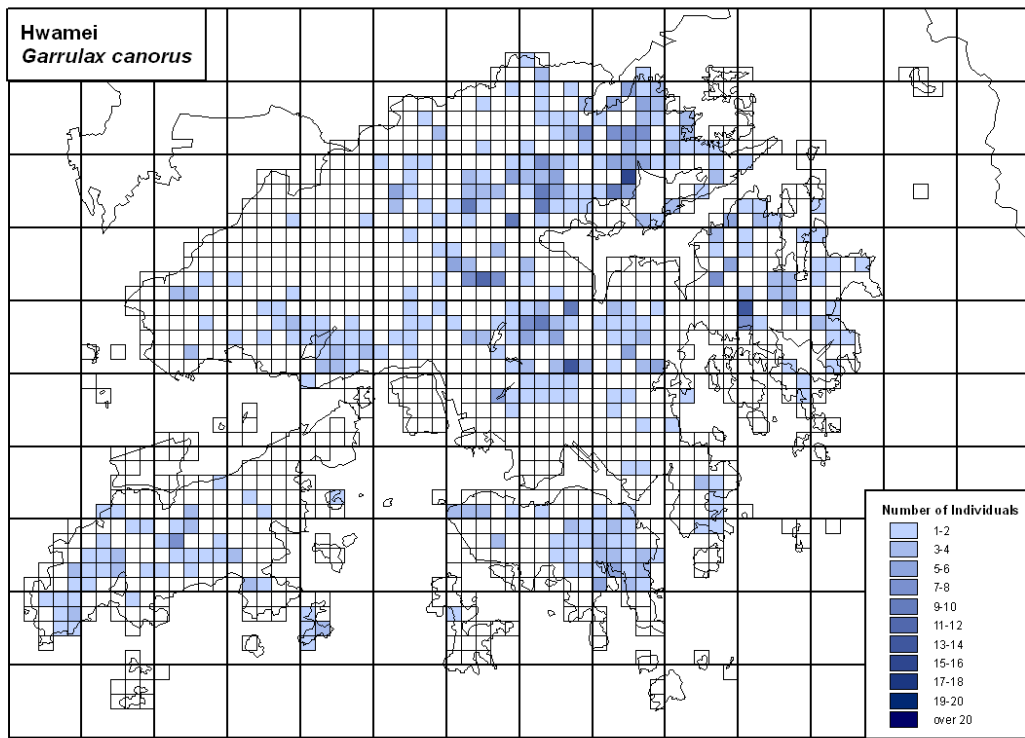

309 Streak-breasted Scimitar Babbler *Pomatorhinus ruficollis*

309.5 Pygmy Wren Babbler *Pnoepyga pusilla*

310 Rufous-capped Babbler *Stachyris ruficeps*

312 Masked Laughingthrush *Garrulax perspicillatus*

313 Greater Necklaced Laughingthrush *Garrulax pectoralis*

314 Black-throated Laughingthrush *Garrulax chinensis*

315 Hwamei *Garrulax canorus*

316 White-browed Laughingthrush *Garrulax sannio*

317 Silver-eared Mesia *Leiothrix argenteauris*