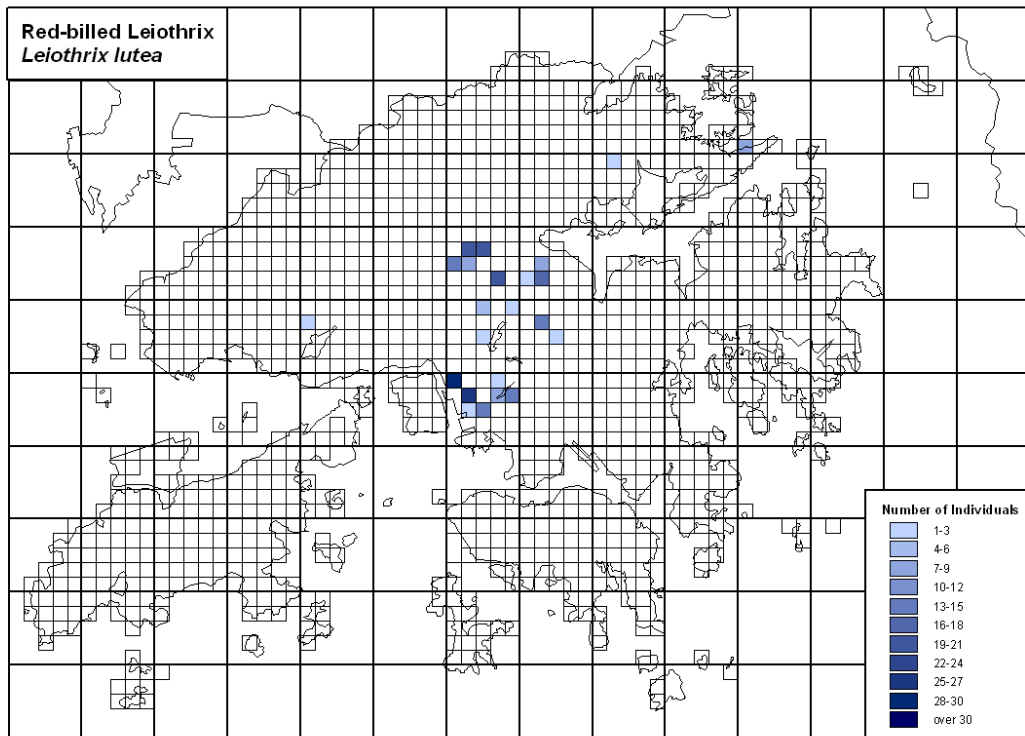

313 Greater Necklaced Laughingthrush *Garrulax pectoralis*

314 Black-throated Laughingthrush *Garrulax chinensis*

315 Hwamei *Garrulax canorus*

316 White-browed Laughingthrush *Garrulax sannio*

317 Silver-eared Mesia *Leiothrix argenteauris*

318 Red-billed Leiothrix *Leiothrix lutea*

319 Blue-winged Minla *Minla cyanouroptera*

320 White-bellied Yuhina *Yuhina zantholeuca*

321 Striated Yuhina *Yuhina castaneiceps*

322 Vinous-throated Parrotbill *Paradoxornis webbiana*