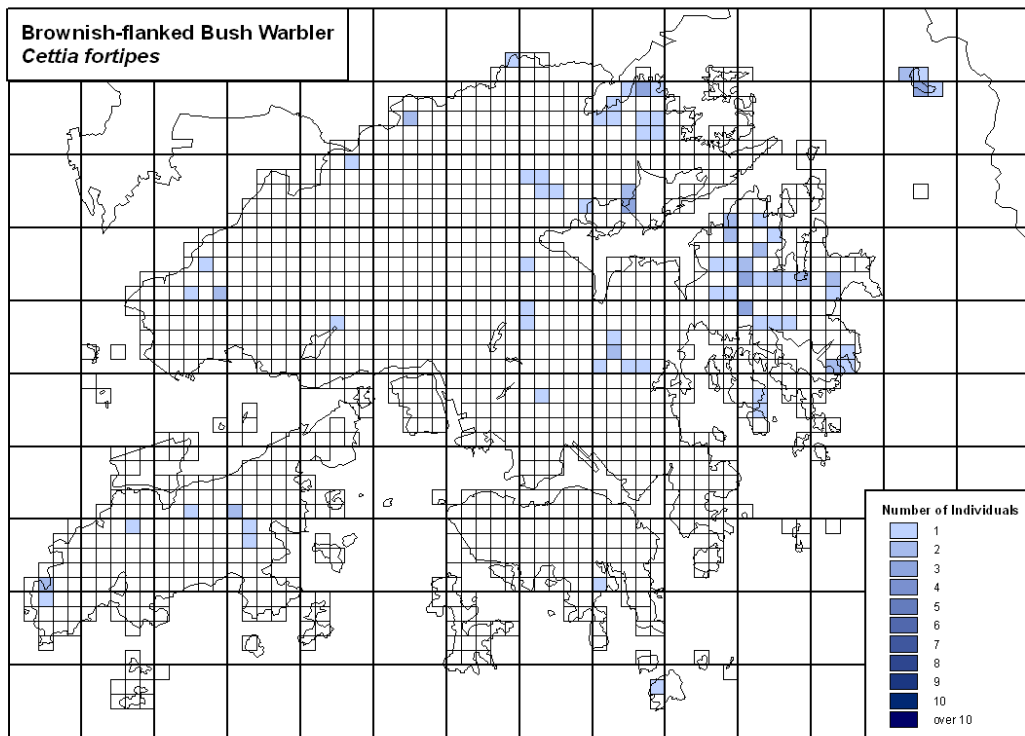

318 Red-billed Leiothrix *Leiothrix lutea*

319 Blue-winged Minla *Minla cyanouroptera*

320 White-bellied Yuhina *Yuhina zantholeuca*

321 Striated Yuhina *Yuhina castaneiceps*

322 Vinous-throated Parrotbill *Paradoxornis webbiana*

323 Asian Stubtail Warbler *Urosphena squameiceps*

325 Japanese Bush Warbler *Cettia diphone*

326 Brownish-flanked Bush Warbler *Cettia fortipes*

328 Brown Bush Warbler *Bradypterus luteoventris*

329 Russet Bush Warbler *Bradypterus seebohmi*

330 Large Grass Warbler *Graminicola bengalensis*

343 Zitting Cisticola *Cisticola juncidis*

344 Bright-capped Cisticola *Cisticola exilis*

345 Yellow-bellied Prinia *Prinia flaviventris*

346 Plain Prinia *Prinia inornata*