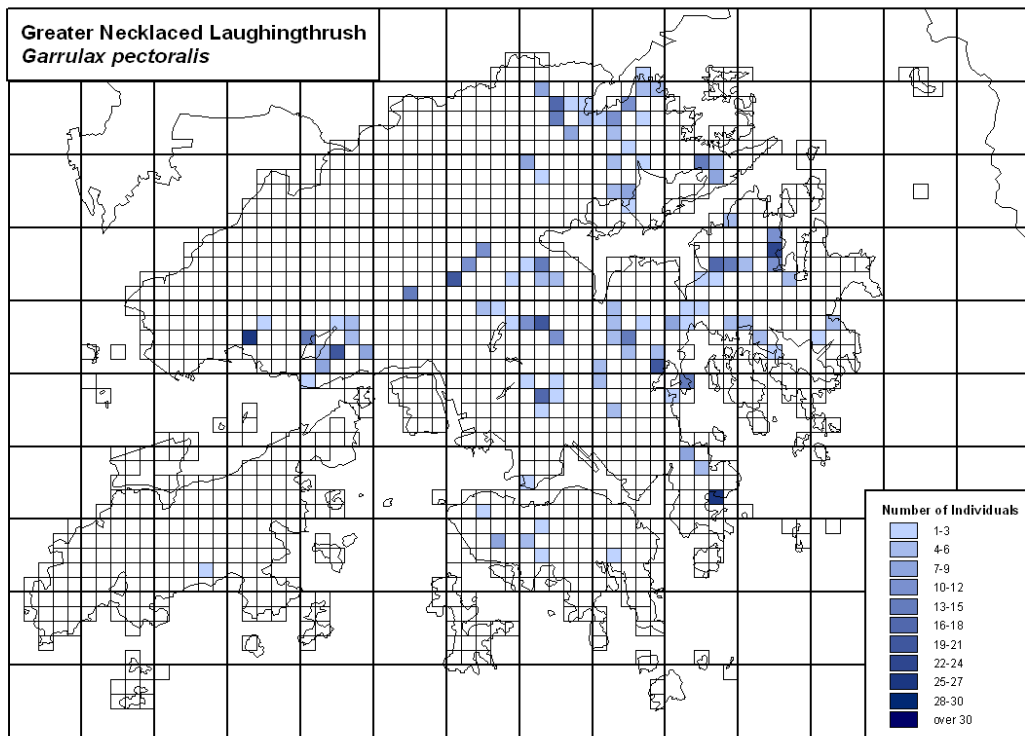

309 Streak-breasted Scimitar Babbler *Pomatorhinus ruficollis*

309.5 Pygmy Wren Babbler *Pnoepyga pusilla*

310 Rufous-capped Babbler *Stachyris ruficeps*

312 Masked Laughingthrush *Garrulax perspicillatus*

313 Greater Necklaced Laughingthrush *Garrulax pectoralis*

314 Black-throated Laughingthrush *Garrulax chinensis*

315 Hwamei *Garrulax canorus*

316 White-browed Laughingthrush *Garrulax sannio*

317 Silver-eared Mesia *Leiothrix argenteauris*