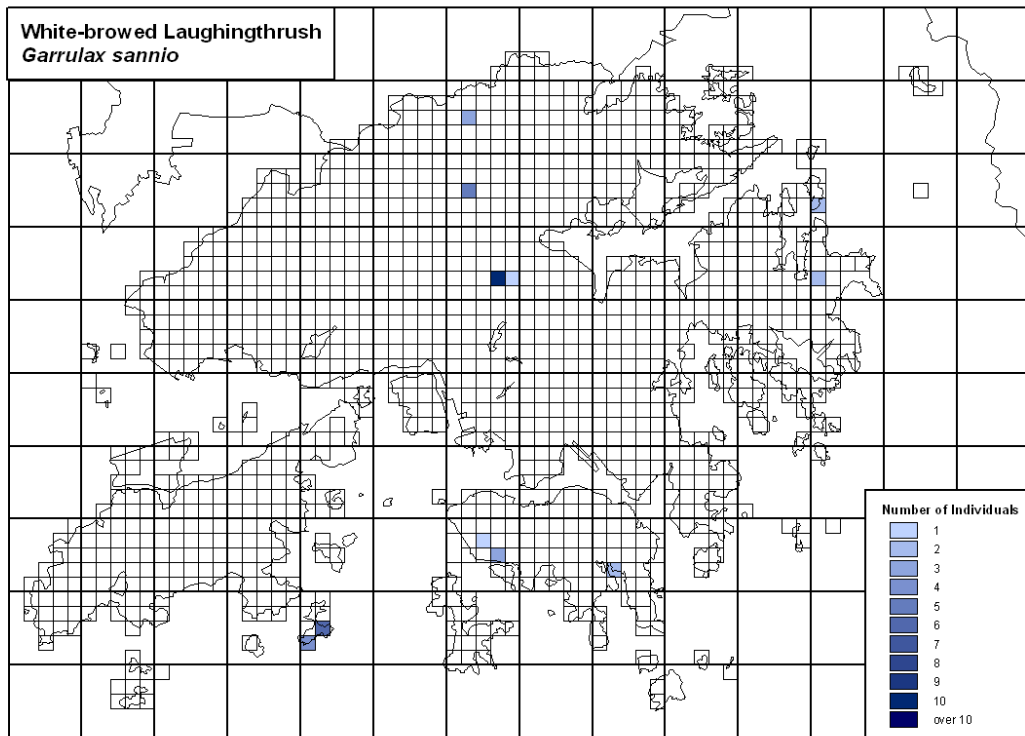

313 Greater Necklaced Laughingthrush *Garrulax pectoralis*

314 Black-throated Laughingthrush *Garrulax chinensis*

315 Hwamei *Garrulax canorus*

316 White-browed Laughingthrush *Garrulax sannio*

317 Silver-eared Mesia *Leiothrix argenteauris*

318 Red-billed Leiothrix *Leiothrix lutea*

319 Blue-winged Minla *Minla cyanouroptera*

320 White-bellied Yuhina *Yuhina zantholeuca*

321 Striated Yuhina *Yuhina castaneiceps*

322 Vinous-throated Parrotbill *Paradoxornis webbiana*