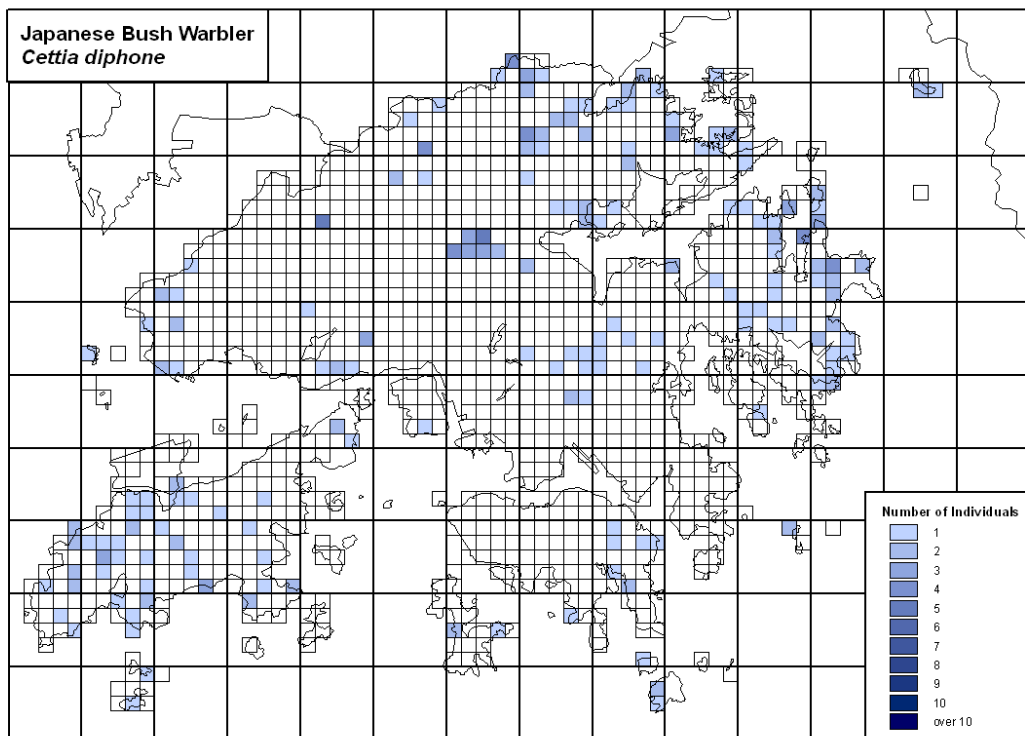

313 Greater Necklaced Laughingthrush *Garrulax pectoralis*

314 Black-throated Laughingthrush *Garrulax chinensis*

315 Hwamei *Garrulax canorus*

316 White-browed Laughingthrush *Garrulax sannio*

317 Silver-eared Mesia *Leiothrix argenteauris*

318 Red-billed Leiothrix *Leiothrix lutea*

319 Blue-winged Minla *Minla cyanouroptera*

320 White-bellied Yuhina *Yuhina zantholeuca*

321 Striated Yuhina *Yuhina castaneiceps*

322 Vinous-throated Parrotbill *Paradoxornis webbiana*

323 Asian Stubtail Warbler *Urosphena squameiceps*

325 Japanese Bush Warbler *Cettia diphone*

326 Brownish-flanked Bush Warbler *Cettia fortipes*

328 Brown Bush Warbler *Bradypterus luteoventris*

329 Russet Bush Warbler *Bradypterus seebohmi*