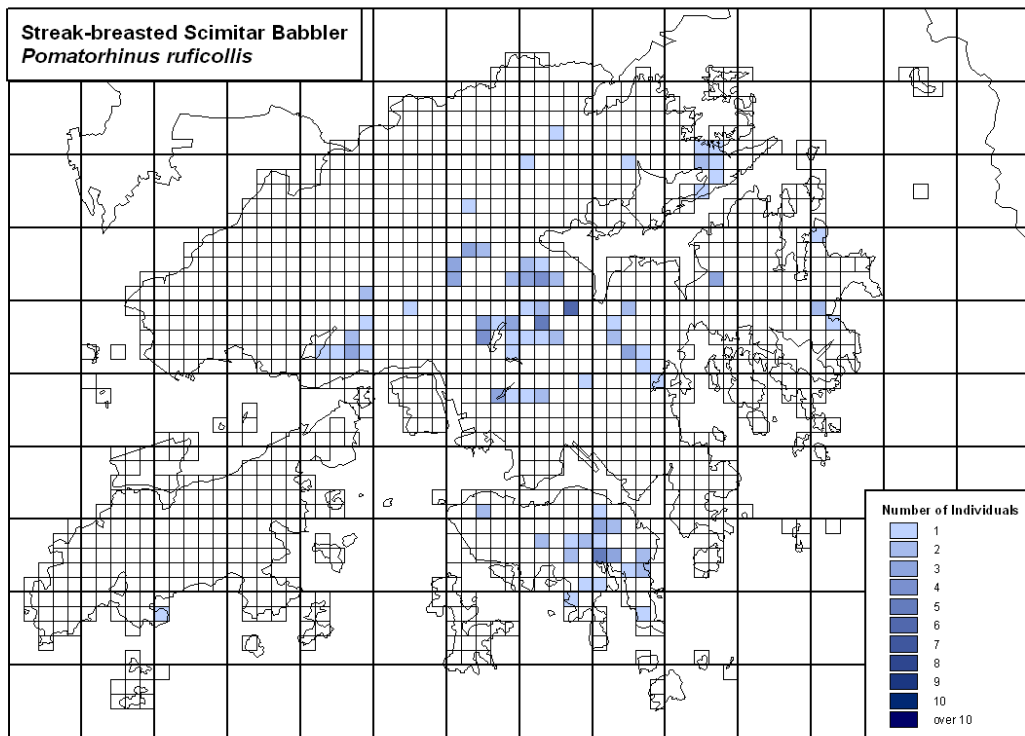

309 Streak-breasted Scimitar Babbler *Pomatorhinus ruficollis*

309.5 Pygmy Wren Babbler *Pnoepyga pusilla*

310 Rufous-capped Babbler *Stachyris ruficeps*

312 Masked Laughingthrush *Garrulax perspicillatus*

313 Greater Necklaced Laughingthrush *Garrulax pectoralis*

314 Black-throated Laughingthrush *Garrulax chinensis*

315 Hwamei *Garrulax canorus*

316 White-browed Laughingthrush *Garrulax sannio*

317 Silver-eared Mesia *Leiothrix argenteauris*