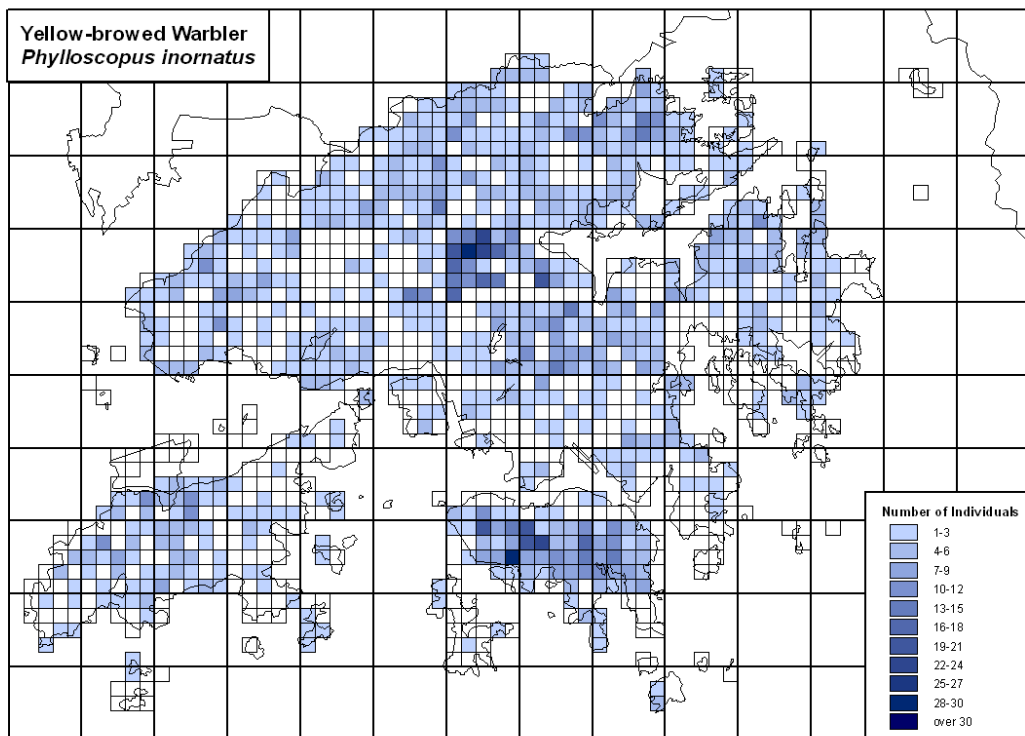

330 Large Grass Warbler *Graminicola bengalensis*

343 Zitting Cisticola *Cisticola juncidis*

344 Bright-capped Cisticola *Cisticola exilis*

345 Yellow-bellied Prinia *Prinia flaviventris*

346 Plain Prinia *Prinia inornata*

346.9 Mountain Tailorbird *Orthotomus cucullatus*

347 Common Tailorbird *Orthotomus sutorius*

349 Dusky Warbler *Phylloscopus fuscatus*

351 Radde's Warbler *Phylloscopus schwarzi*

352 Pallas's Leaf Warbler *Phylloscopus proregulus*

354 Yellow-browed Warbler *Phylloscopus inornatus*

357 Greenish Warbler *Phylloscopus trochiloides*

358 / 359 Pale-legged / Sakhalin Leaf Warbler *Phylloscopus tenellipes / borealoides*

361 Blyth's Leaf Warbler *Phylloscopus reguloides*