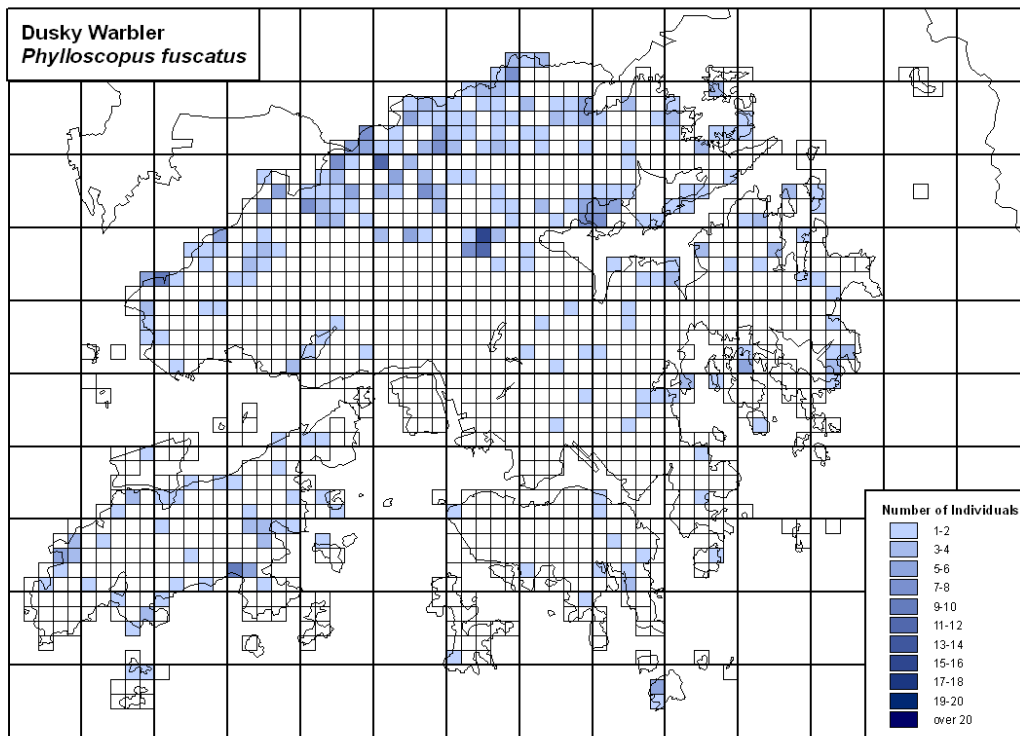

349 Dusky Warbler *Phylloscopus fuscatus*