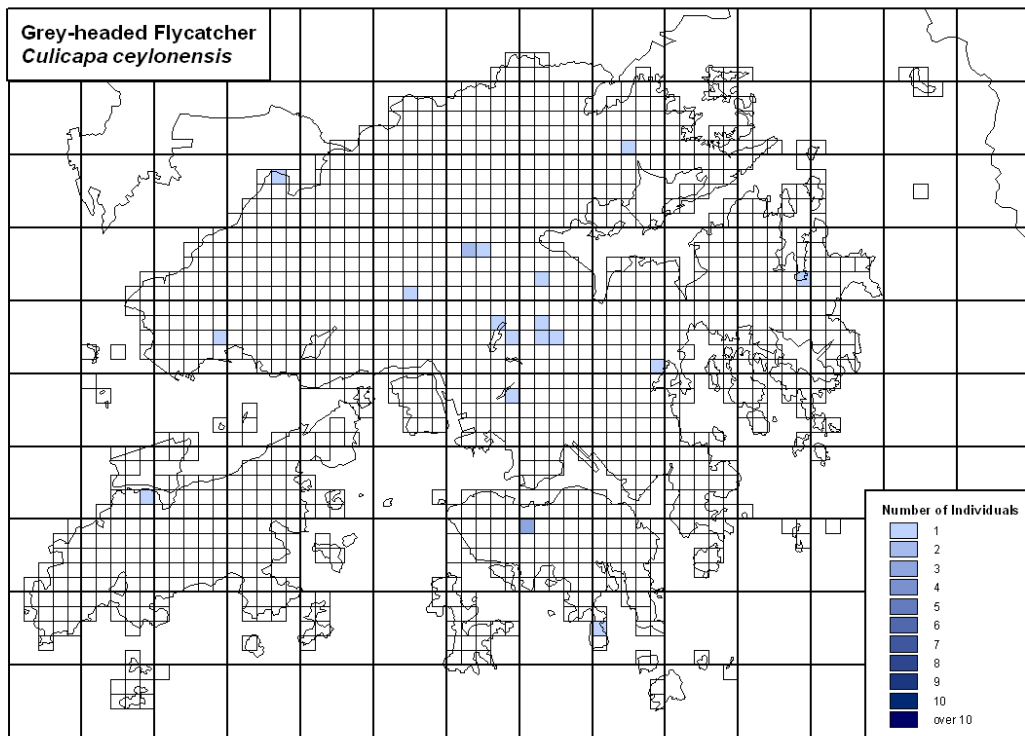

354 Yellow-browed Warbler *Phylloscopus inornatus*

357 Greenish Warbler *Phylloscopus trochiloides*

358 / 359 Pale-legged / Sakhalin Leaf Warbler *Phylloscopus tenellipes / borealoides*

361 Blyth's Leaf Warbler *Phylloscopus reguloides*

361 Goodson's Leaf Warbler *Phylloscopus goodsoni*

369 Asian Brown Flycatcher *Muscicapa daurica*

371 Verditer Flycatcher *Eumyias thalassina*

375 Mugimaki Flycatcher *Ficedula mugimaki*

377 Red-throated Flycatcher *Ficedula albicilla*

379 Fujian Niltava *Niltava davidi*

380 Hainan Blue Flycatcher *Cyornis hainanus*

383 Grey-headed Flycatcher *Culicapa ceylonensis*

384 Black-naped Monarch *Hypothymis azurea*