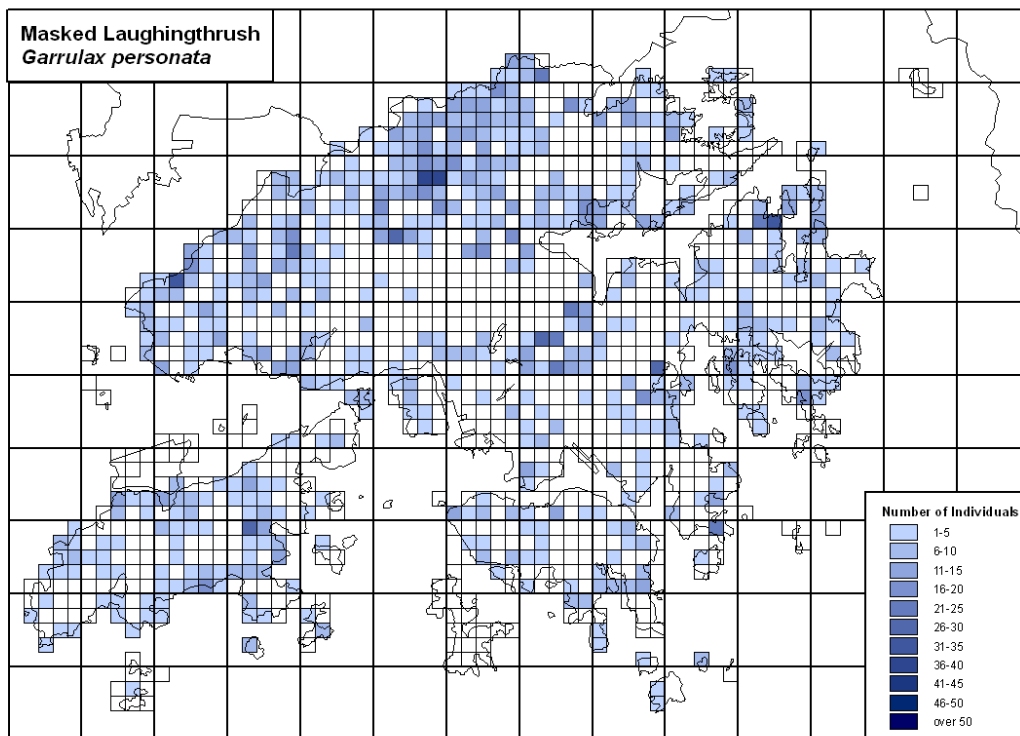

309 Streak-breasted Scimitar Babbler *Pomatorhinus ruficollis*

309.5 Pygmy Wren Babbler *Pnoepyga pusilla*

310 Rufous-capped Babbler *Stachyris ruficeps*

312 Masked Laughingthrush *Garrulax perspicillatus*

313 Greater Necklaced Laughingthrush *Garrulax pectoralis*

314 Black-throated Laughingthrush *Garrulax chinensis*

315 Hwamei *Garrulax canorus*

316 White-browed Laughingthrush *Garrulax sannio*

317 Silver-eared Mesia *Leiothrix argenteauris*