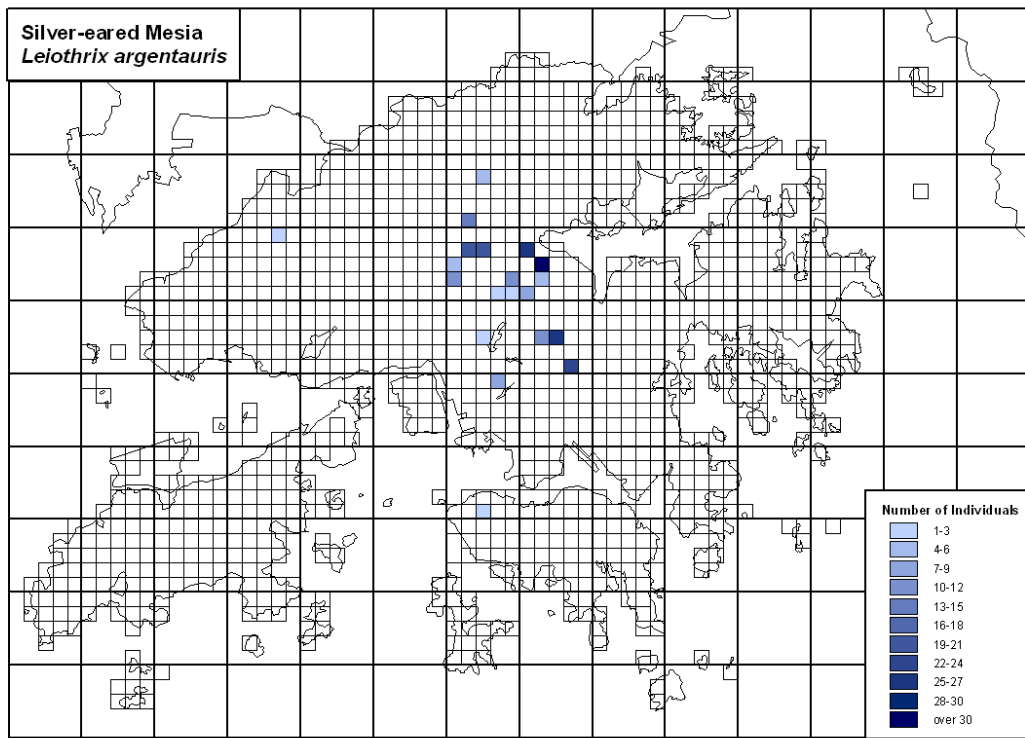

313 Greater Necklaced Laughingthrush *Garrulax pectoralis*

314 Black-throated Laughingthrush *Garrulax chinensis*

315 Hwamei *Garrulax canorus*

316 White-browed Laughingthrush *Garrulax sannio*

317 Silver-eared Mesia *Leiothrix argenteauris*

318 Red-billed Leiothrix *Leiothrix lutea*

319 Blue-winged Minla *Minla cyanouroptera*

320 White-bellied Yuhina *Yuhina zantholeuca*

321 Striated Yuhina *Yuhina castaneiceps*

322 Vinous-throated Parrotbill *Paradoxornis webbiana*