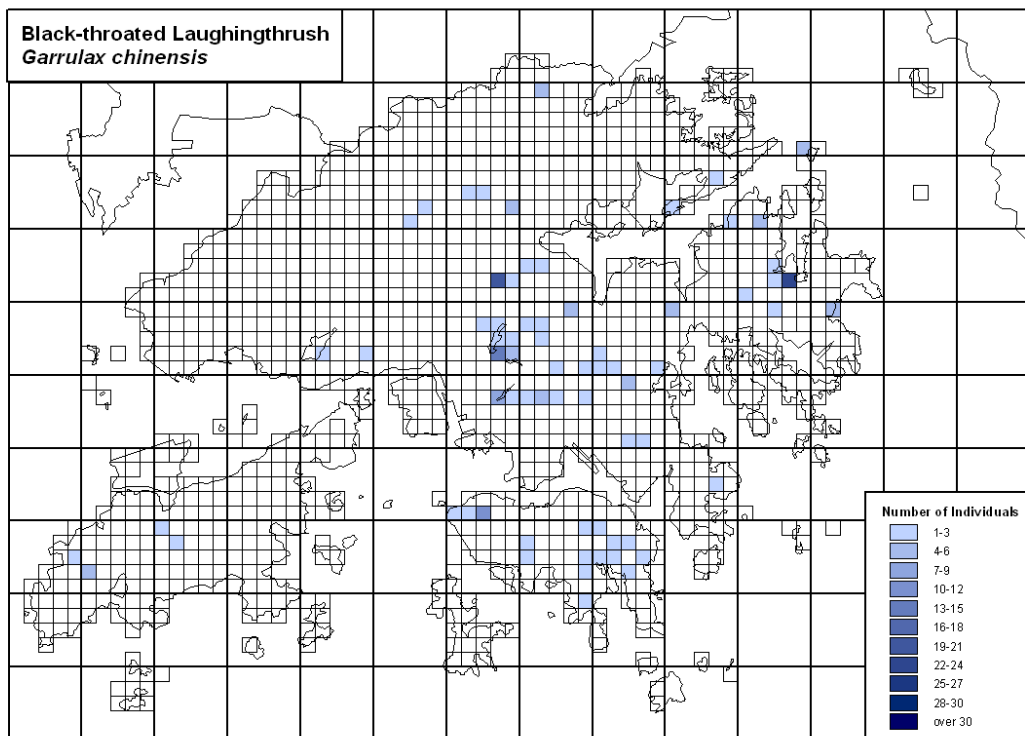

309 Streak-breasted Scimitar Babbler *Pomatorhinus ruficollis*

309.5 Pygmy Wren Babbler *Pnoepyga pusilla*

310 Rufous-capped Babbler *Stachyris ruficeps*

312 Masked Laughingthrush *Garrulax perspicillatus*

313 Greater Necklaced Laughingthrush *Garrulax pectoralis*

314 Black-throated Laughingthrush *Garrulax chinensis*

315 Hwamei *Garrulax canorus*

316 White-browed Laughingthrush *Garrulax sannio*

317 Silver-eared Mesia *Leiothrix argenteauris*

318 Red-billed Leiothrix *Leiothrix lutea*

319 Blue-winged Minla *Minla cyanouroptera*

320 White-bellied Yuhina *Yuhina zantholeuca*

321 Striated Yuhina *Yuhina castaneiceps*

322 Vinous-throated Parrotbill *Paradoxornis webbiana*