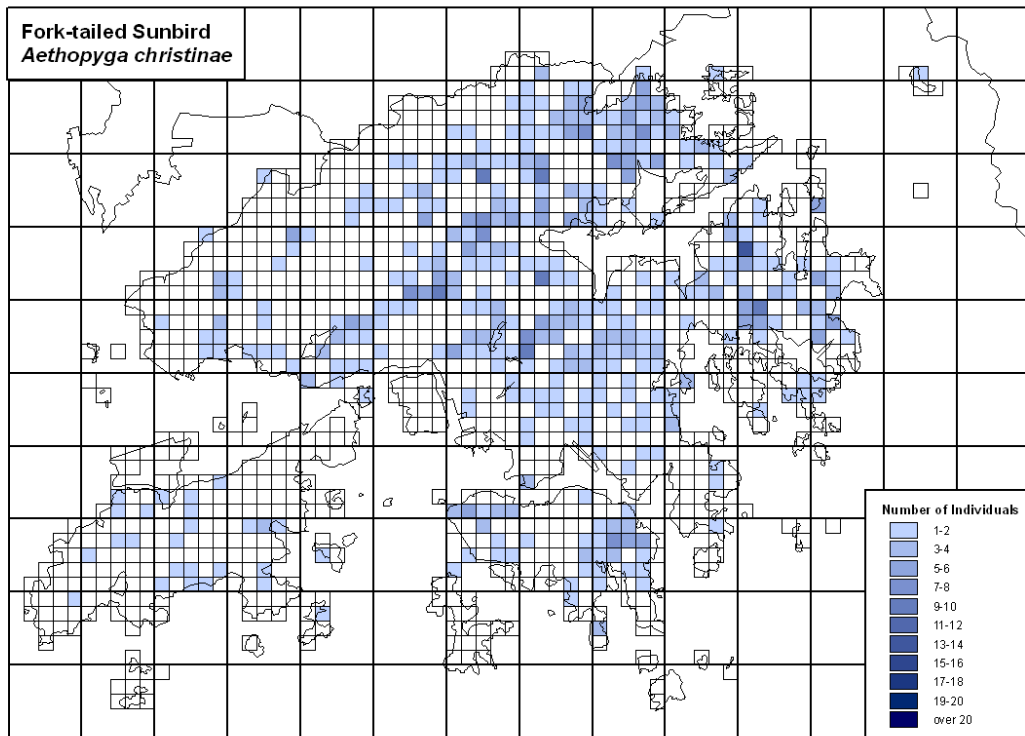

387 Chinese Penduline Tit *Remiz consobrinus*

388 Yellow-bellied Tit *Parus venustulus*

389 Great Tit *Parus major*

390 Yellow-cheeked Tit *Parus sibilans*

391 Velvet-fronted Nuthatch *Sitta frontalis*

392 Plain Flowerpecker *Dicaeum concolor*

393 Buff-bellied Flowerpecker *Dicaeum ignipectus*

394 Scarlet-backed Flowerpecker *Dicaeum cruentatum*

Unidentified Flowerpecker *Dicaeum* sp.

395 Fork-tailed Sunbird *Aethopyga christinae*

396 Chestnut-flanked White-eye *Zosterops erythropleurus*

397 Japanese White-eye *Zosterops japonicus*

398 Crested Bunting *Melophus lathami*

400 Tristram's Bunting *Emberiza tristrami*

401 Chestnut-eared Bunting *Emberiza fucata*

402 Little Bunting *Emberiza pusilla*