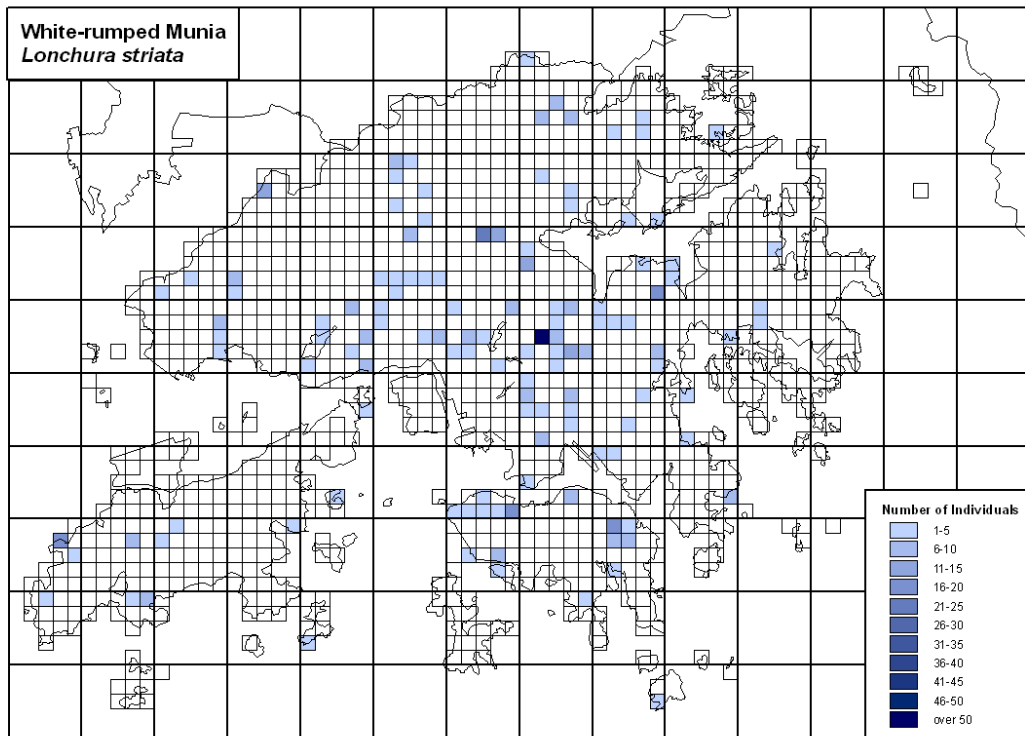

406 Yellow-breasted Bunting *Emberiza aureola*

407 Chestnut Bunting *Emberiza rutila*

408 Black-headed Bunting *Emberiza melanocephala*

410 Black-faced Bunting *Emberiza spodocephala*

Unidentified Bunting *Emberiza sp.*

415 Grey-capped Greenfinch *Carduelis sinica*

416 Eurasian Siskin *Carduelis spinus*

417 Common Rosefinch *Carpodacus erythrinus*

418 Yellow-billed Grosbeak *Eophona migratoria*

420 White-rumped Munia *Lonchura striata*

421 Scaly-breasted Munia *Lonchura punctulata*

424 Eurasian Tree Sparrow *Passer montanus*

427 Red-billed Starling *Sturnus sericeus*

431 Common Starling *Sturnus vulgaris*

432 White-cheeked Starling *Sturnus cineraceus*