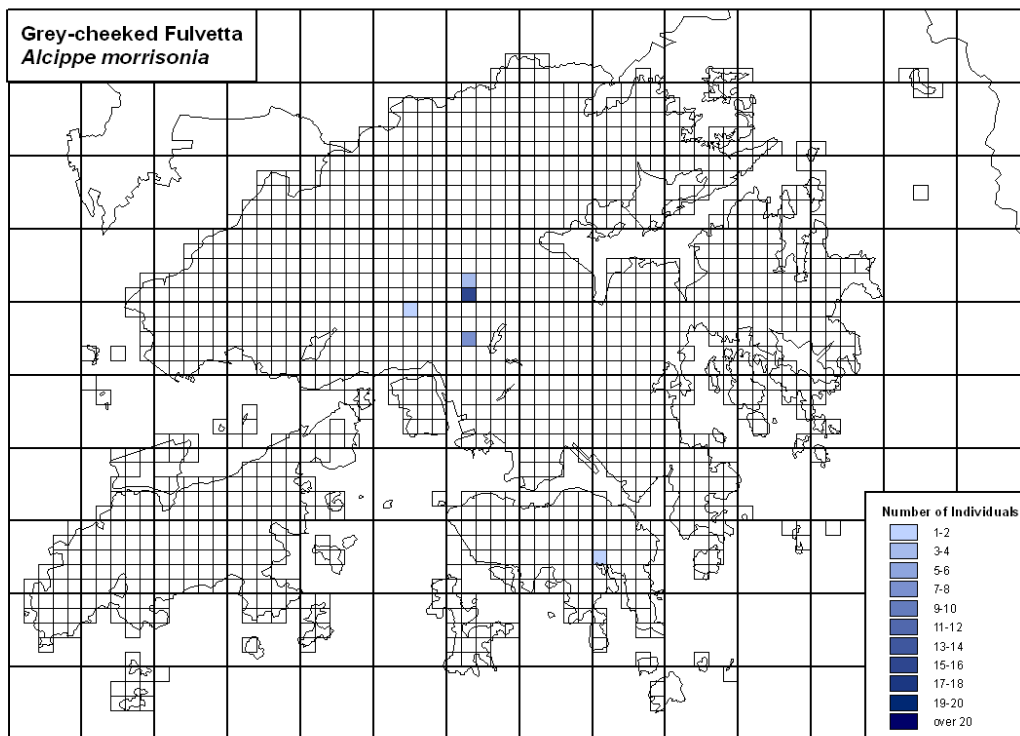

444 Common Magpie *Pica pica*

446 Carrion Crow *Corvus corone*

447 Large-billed Crow *Corvus macrorhynchos*

448 Collared Crow *Corvus torquatus*

Alexandrine Parakeet *Psittacula eupatria*

Grey-cheeked Fulvetta *Alcippe morrisonia*

Yellow-fronted Canary *Serinus mozambicus*

Azure-winged Magpie *Cyanopica cyana*

House Crow *Corvus splendens*