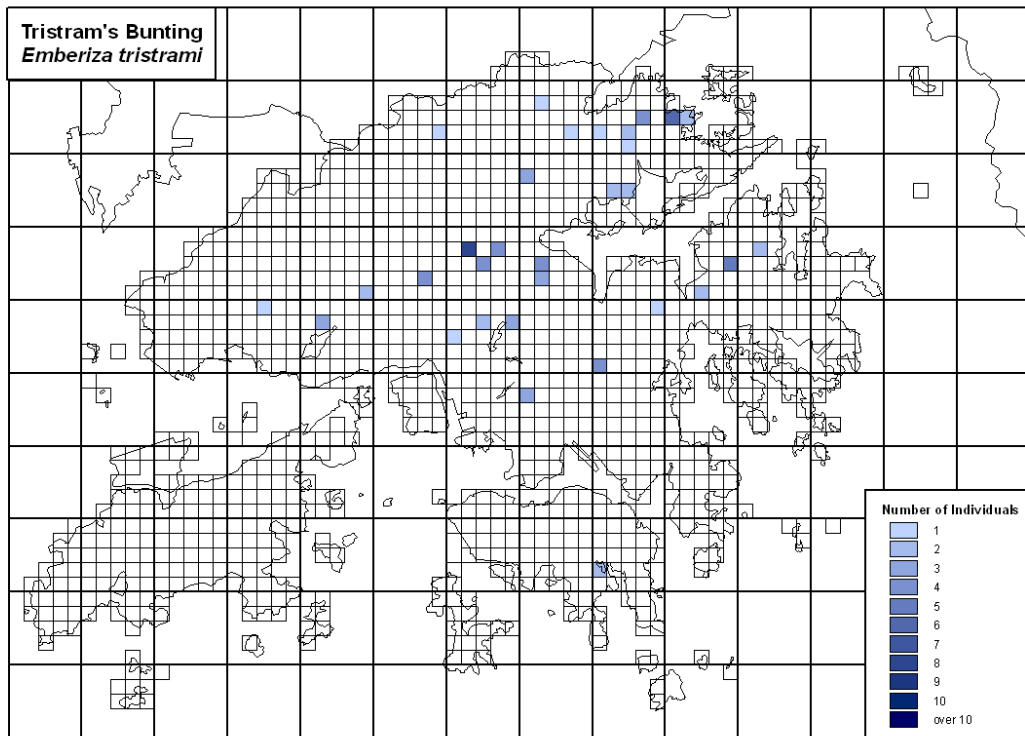

400 Tristram's Bunting *Emberiza tristrami*