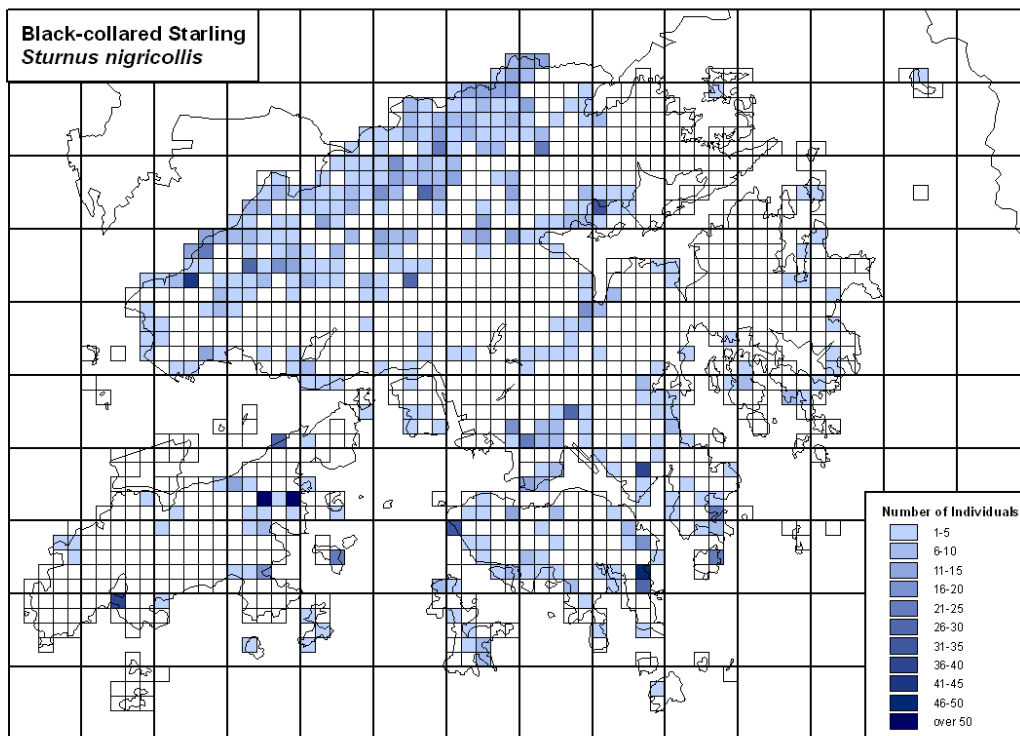

433 Black-collared Starling *Sturnus nigricollis*