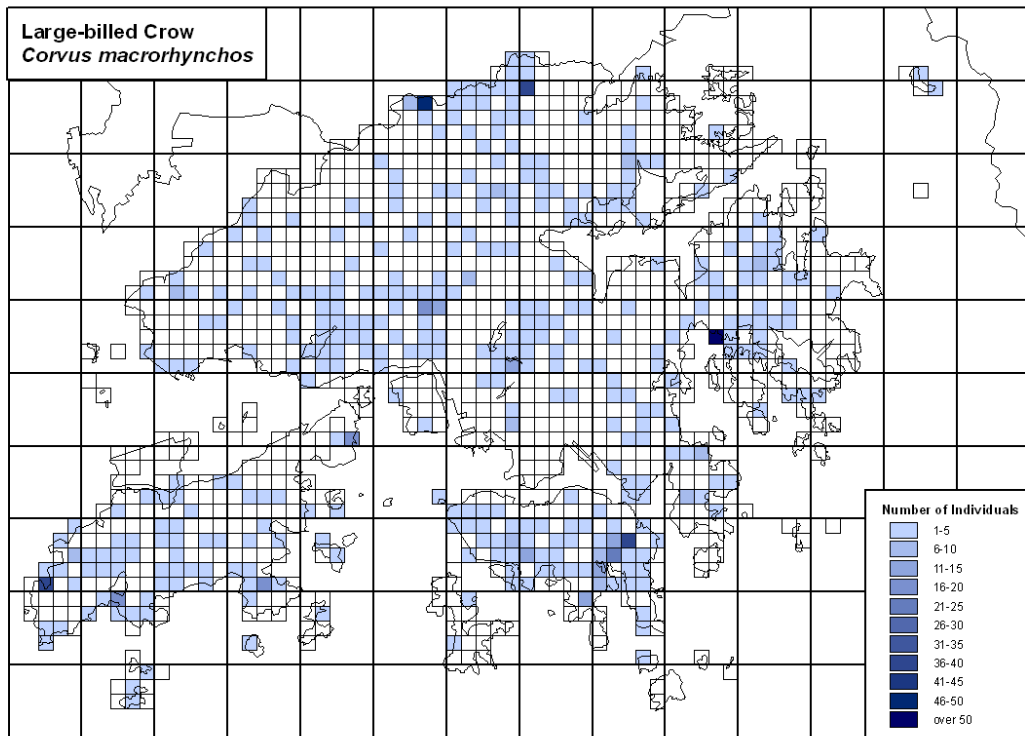

447 Large-billed Crow *Corvus macrorhynchos*