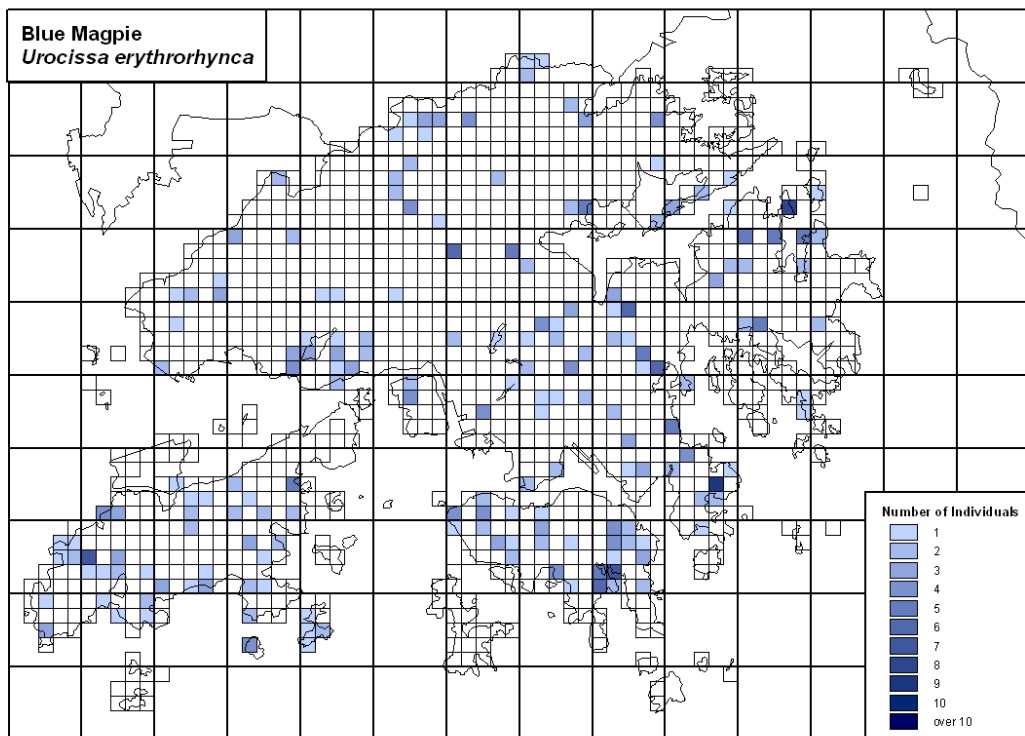

421 Scaly-breasted Munia *Lonchura punctulata*

424 Eurasian Tree Sparrow *Passer montanus*

427 Red-billed Starling *Sturnus sericeus*

431 Common Starling *Sturnus vulgaris*

432 White-cheeked Starling *Sturnus cineraceus*

439 Ashy Drongo *Dicurus leucophaeus*

440 Hair-crested Drongo *Dicurus hottentottus*

441 Eurasian Jay *Garrulus glandarius*

442 Blue Magpie *Urocissa erythrorhyncha*

443 Grey Treepie *Dendrocitta formosae*

444 Common Magpie *Pica pica*

446 Carrion Crow *Corvus corone*

447 Large-billed Crow *Corvus macrorhynchos*

448 Collared Crow *Corvus torquatus*

Alexandrine Parakeet *Psittacula eupatria*

Grey-cheeked Fulvetta *Alcippe morrisonia*

Yellow-fronted Canary *Serinus mozambicus*

Azure-winged Magpie *Cyanopica cyana*

House Crow *Corvus splendens*