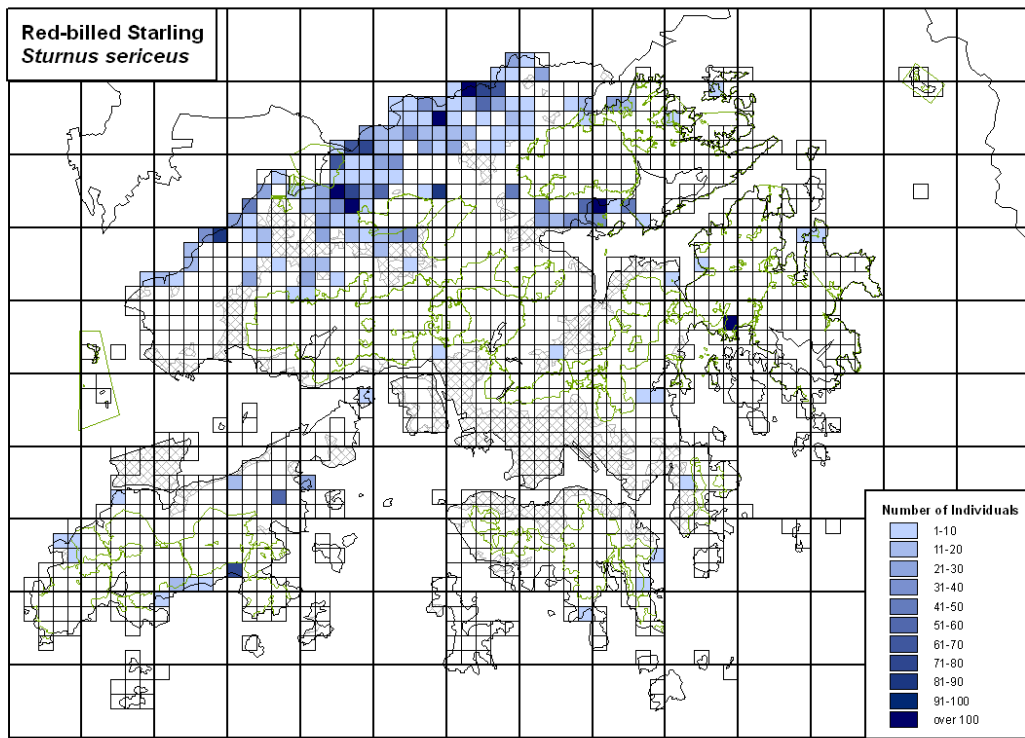

415 Grey-capped Greenfinch *Carduelis sinica*

416 Eurasian Siskin *Carduelis spinus*

417 Common Rosefinch *Carpodacus erythrinus*

418 Yellow-billed Grosbeak *Eophona migratoria*

420 White-rumped Munia *Lonchura striata*

421 Scaly-breasted Munia *Lonchura punctulata*

424 Eurasian Tree Sparrow *Passer montanus*

427 Red-billed Starling *Sturnus sericeus*

431 Common Starling *Sturnus vulgaris*

432 White-cheeked Starling *Sturnus cineraceus*