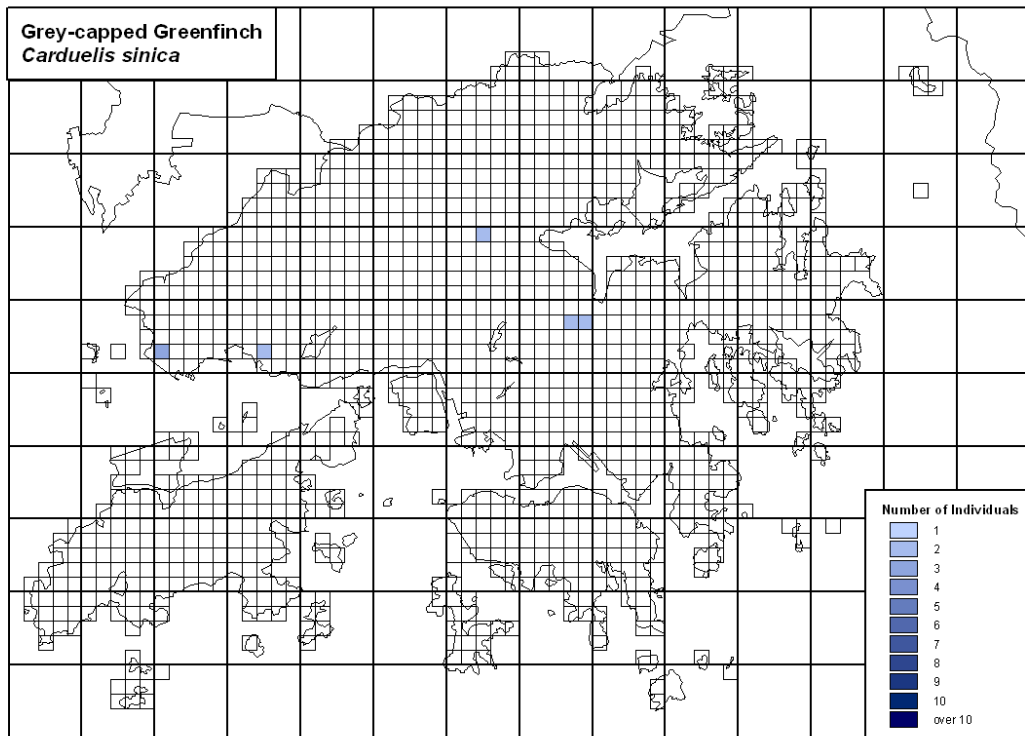

415 Grey-capped Greenfinch *Carduelis sinica*