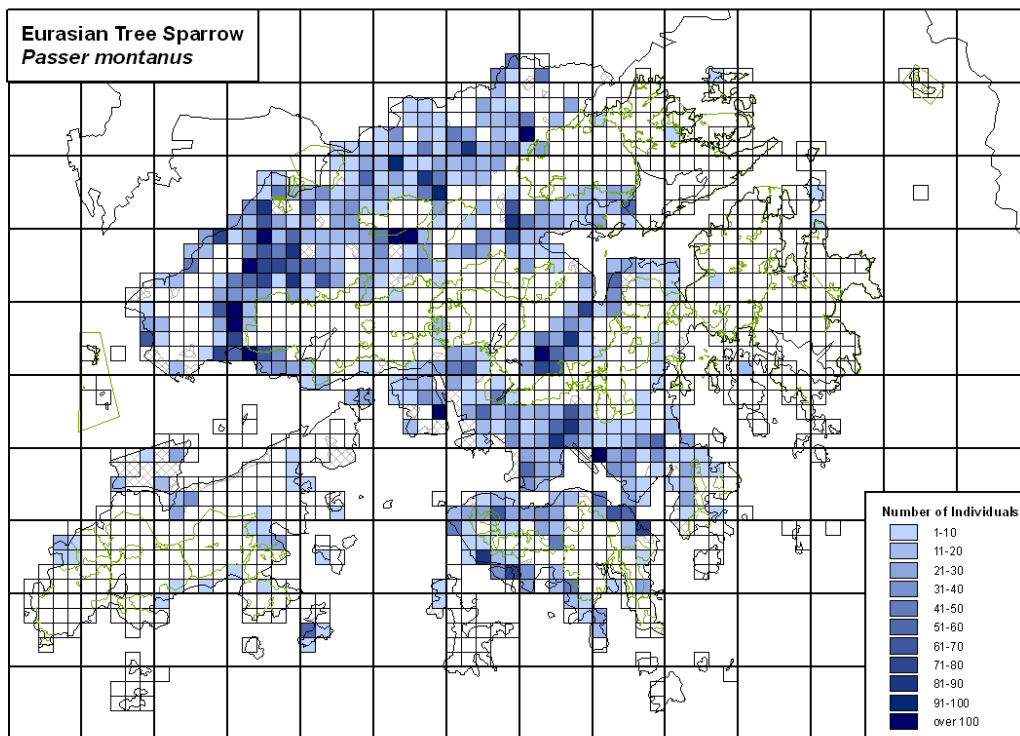

415 Grey-capped Greenfinch *Carduelis sinica*

416 Eurasian Siskin *Carduelis spinus*

417 Common Rosefinch *Carpodacus erythrinus*

418 Yellow-billed Grosbeak *Eophona migratoria*

420 White-rumped Munia *Lonchura striata*

421 Scaly-breasted Munia *Lonchura punctulata*

424 Eurasian Tree Sparrow *Passer montanus*

427 Red-billed Starling *Sturnus sericeus*

431 Common Starling *Sturnus vulgaris*

432 White-cheeked Starling *Sturnus cineraceus*