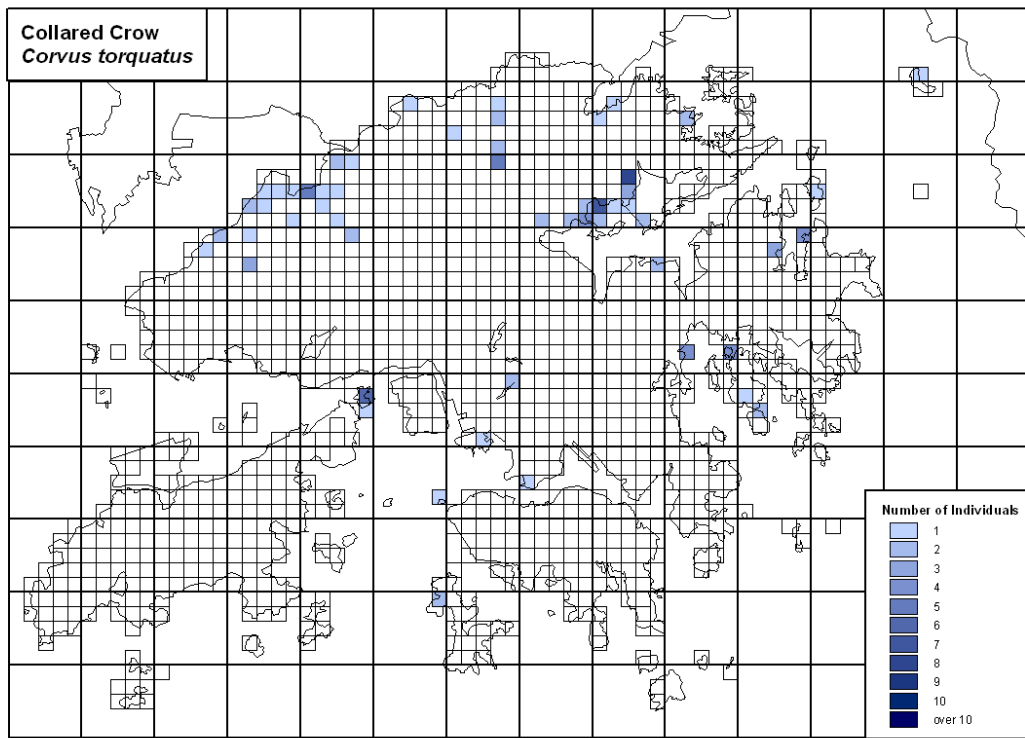

444 Common Magpie *Pica pica*

446 Carrion Crow *Corvus corone*

447 Large-billed Crow *Corvus macrorhynchos*

448 Collared Crow *Corvus torquatus*

Alexandrine Parakeet *Psittacula eupatria*

Grey-cheeked Fulvetta *Alcippe morrisonia*

Yellow-fronted Canary *Serinus mozambicus*

Azure-winged Magpie *Cyanopica cyana*

House Crow *Corvus splendens*