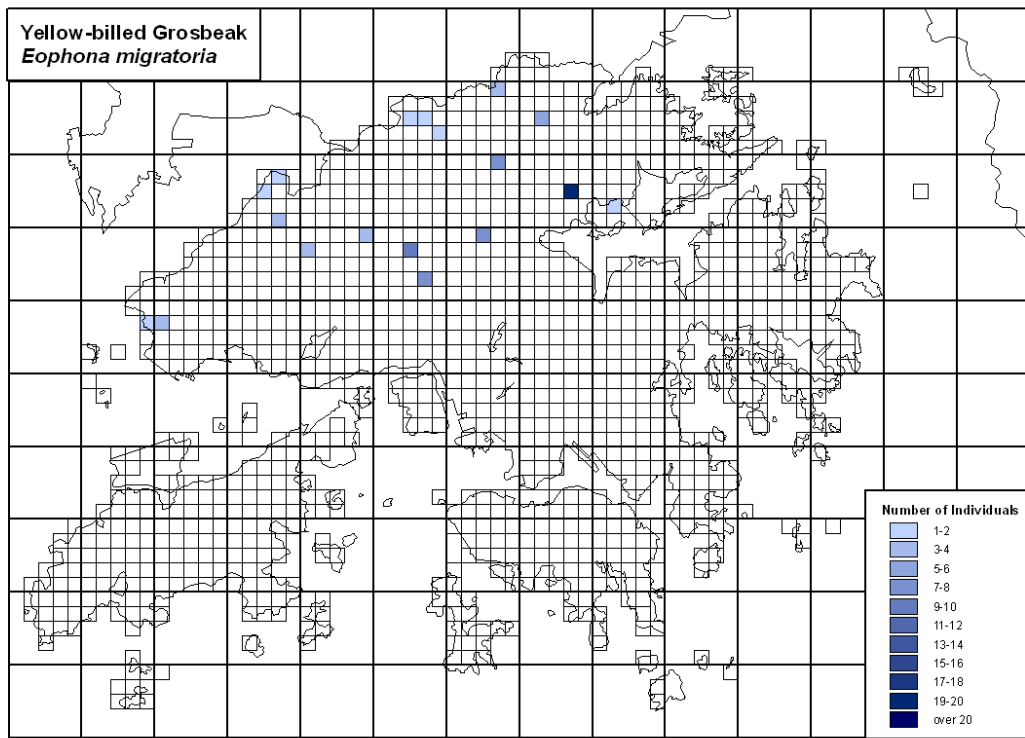

406 Yellow-breasted Bunting *Emberiza aureola*

407 Chestnut Bunting *Emberiza rutila*

408 Black-headed Bunting *Emberiza melanocephala*

410 Black-faced Bunting *Emberiza spodocephala*

Unidentified Bunting *Emberiza sp.*

415 Grey-capped Greenfinch *Carduelis sinica*

416 Eurasian Siskin *Carduelis spinus*

417 Common Rosefinch *Carpodacus erythrinus*

418 Yellow-billed Grosbeak *Eophona migratoria*

420 White-rumped Munia *Lonchura striata*

421 Scaly-breasted Munia *Lonchura punctulata*

424 Eurasian Tree Sparrow *Passer montanus*

427 Red-billed Starling *Sturnus sericeus*

431 Common Starling *Sturnus vulgaris*

432 White-cheeked Starling *Sturnus cineraceus*