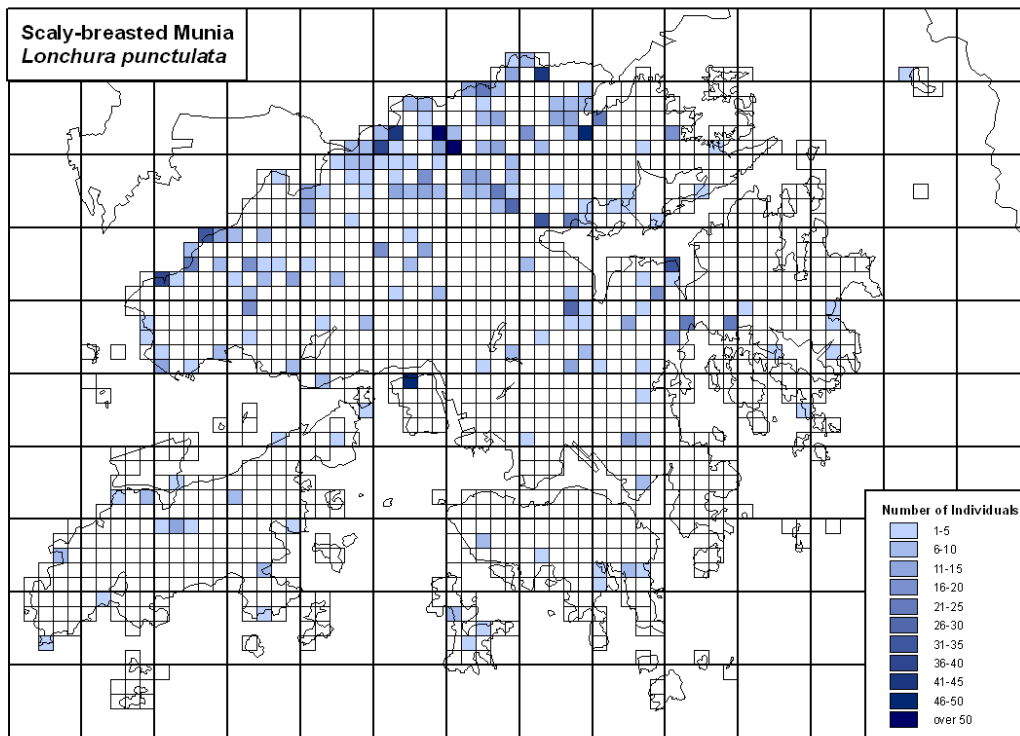

406 Yellow-breasted Bunting *Emberiza aureola*

407 Chestnut Bunting *Emberiza rutila*

408 Black-headed Bunting *Emberiza melanocephala*

410 Black-faced Bunting *Emberiza spodocephala*

Unidentified Bunting *Emberiza sp.*

415 Grey-capped Greenfinch *Carduelis sinica*

416 Eurasian Siskin *Carduelis spinus*

417 Common Rosefinch *Carpodacus erythrinus*

418 Yellow-billed Grosbeak *Eophona migratoria*

420 White-rumped Munia *Lonchura striata*

421 Scaly-breasted Munia *Lonchura punctulata*

424 Eurasian Tree Sparrow *Passer montanus*

427 Red-billed Starling *Sturnus sericeus*

431 Common Starling *Sturnus vulgaris*

432 White-cheeked Starling *Sturnus cineraceus*