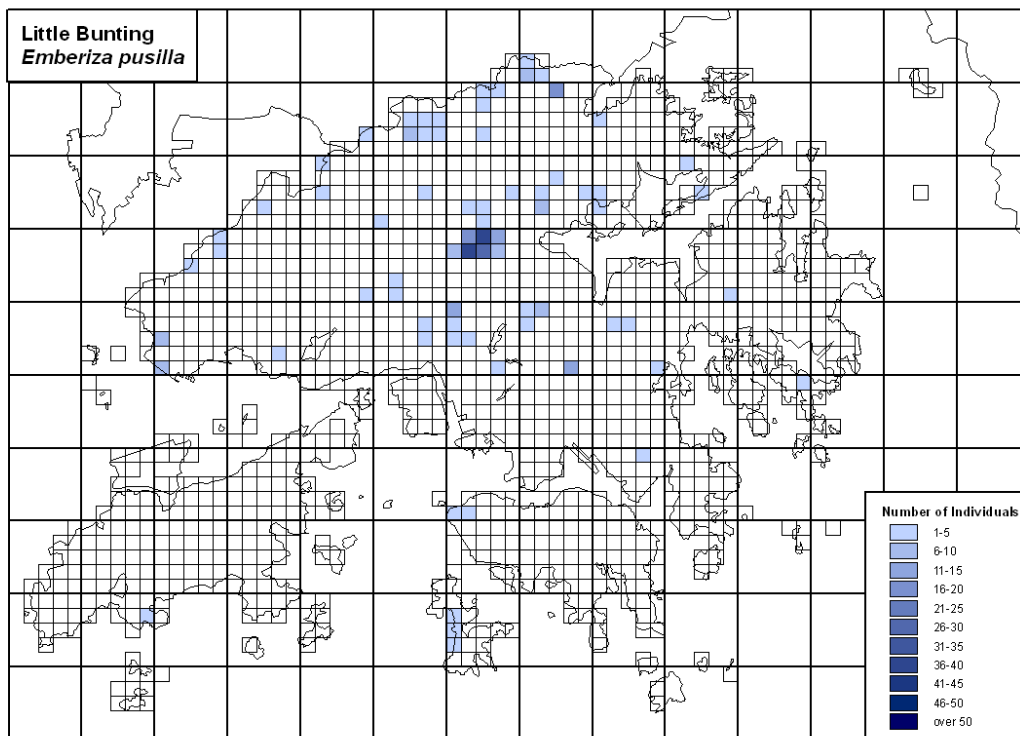

397 Japanese White-eye *Zosterops japonicus*

398 Crested Bunting *Melophus lathami*

400 Tristram's Bunting *Emberiza tristrami*

401 Chestnut-eared Bunting *Emberiza fucata*

402 Little Bunting *Emberiza pusilla*