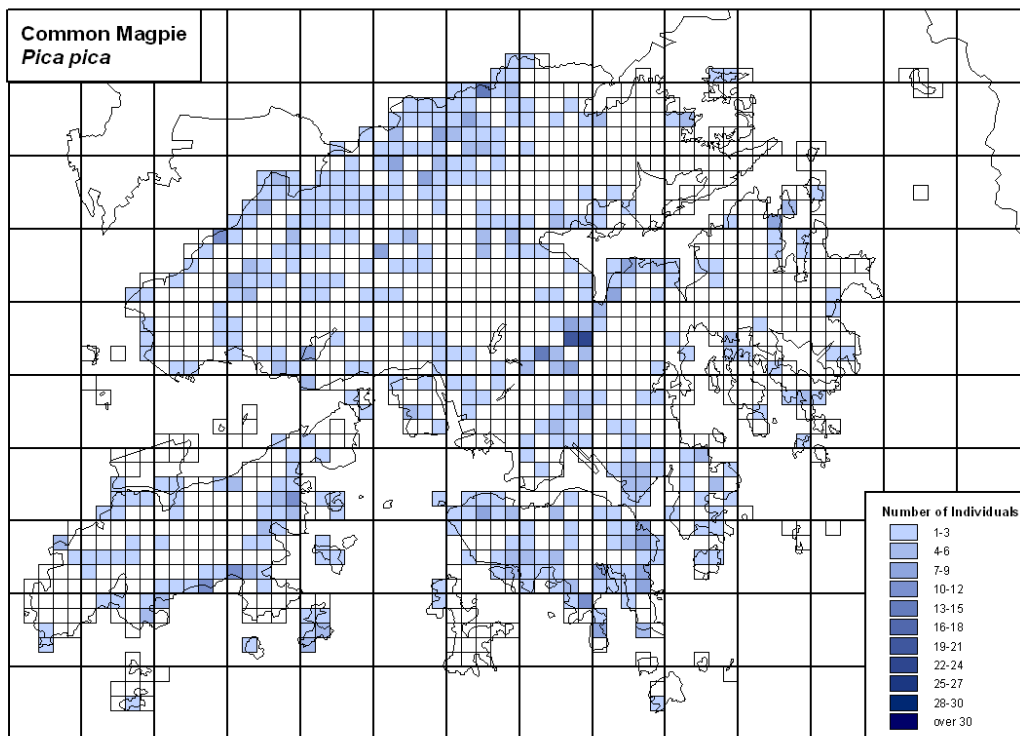

444 Common Magpie *Pica pica*