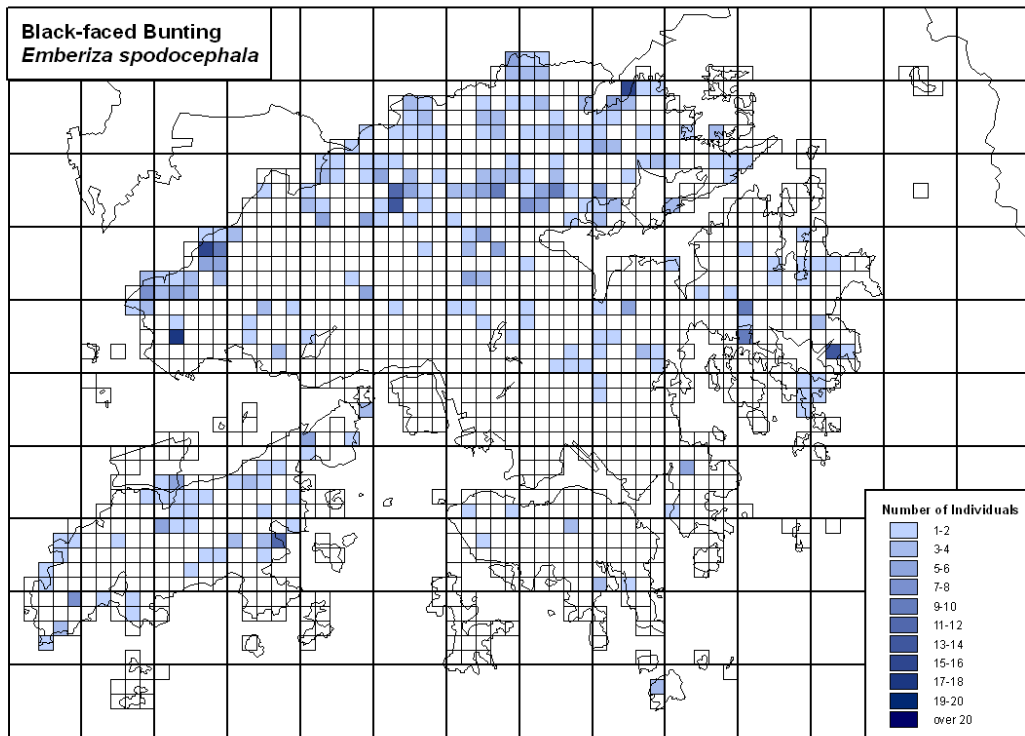

397 Japanese White-eye *Zosterops japonicus*

398 Crested Bunting *Melophus lathami*

400 Tristram's Bunting *Emberiza tristrami*

401 Chestnut-eared Bunting *Emberiza fucata*

402 Little Bunting *Emberiza pusilla*

406 Yellow-breasted Bunting *Emberiza aureola*

407 Chestnut Bunting *Emberiza rutila*

408 Black-headed Bunting *Emberiza melanocephala*

410 Black-faced Bunting *Emberiza spodocephala*

Unidentified Bunting *Emberiza sp.*

415 Grey-capped Greenfinch *Carduelis sinica*

416 Eurasian Siskin *Carduelis spinus*

417 Common Rosefinch *Carpodacus erythrinus*

418 Yellow-billed Grosbeak *Eophona migratoria*

420 White-rumped Munia *Lonchura striata*